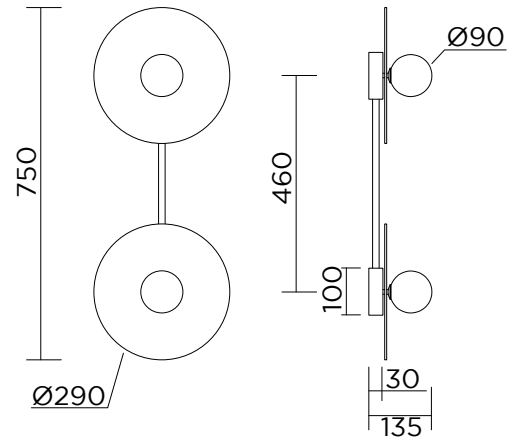

DISC AND SPHERE GLASS 514

Ceiling light - Long

Materials and colour options:
Brushed brass and glass

Product number:
514OL-C01-BR01 Brushed brass structure and coloured glasses

Bulb specification:
G9 max 6W LED

DISC AND SPHERE GLASS 514

Ceiling light - Medium

Materials and colour options:
Brushed brass and glass

Product number:
514OL-C02-BR01 Brushed brass structure and coloured glasses

Bulb specification:
G9 max 6W LED

DISC AND SPHERE GLASS 514

Ceiling light - Short

Materials and colour options:
Brushed brass and glass

Product number:
514OL-C03-BR01 Brushed brass structure and coloured glasses

Bulb specification:
G9 max 6W LED

230V IP20

Size in mm

For additional colour options please contact Areti

The glass plates used are all unique so the final product may vary from the image

ARETI

www.atelierareti.com contact@atelierareti.com