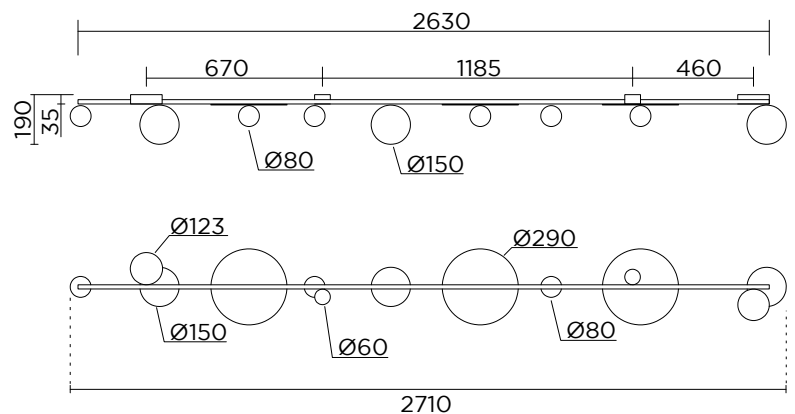

DISC AND SPHERE GLASS 514

Ceiling light - Long

Materials and colour options:
Brushed brass and glass

Product number:
514OL-C01-BR01 Brushed brass structure and coloured glasses

Bulb specification:
G9 max 6W LED

230V IP20

Size in mm

For additional colour options please contact Areti

The glass plates used are all unique so the final product may vary from the image

ARETI

www.atelierareti.com contact@atelierareti.com

DISC AND SPHERE GLASS 514

Ceiling light - Medium

Materials and colour options:
Brushed brass and glass

Product number:
514OL-C02-BR01 Brushed brass structure and coloured glasses

Bulb specification:
G9 max 6W LED