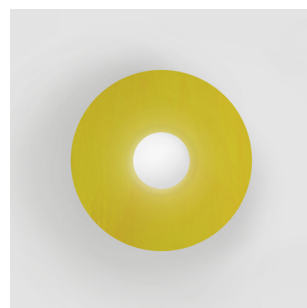

DISC AND SPHERE GLASS 514

Ceiling light - Long

Materials and colour options:
Brushed brass and glass

Product number:
514OL-C01-BR01 Brushed brass structure and coloured glasses

Bulb specification:
G9 max 6W LED

DISC AND SPHERE GLASS 514

Ceiling light - Medium

Materials and colour options:
Brushed brass and glass

Product number:
514OL-C02-BR01 Brushed brass structure and coloured glasses

Bulb specification:
G9 max 6W LED

DISC AND SPHERE GLASS 514

Ceiling light - Short

Materials and colour options:
Brushed brass and glass

Product number:
514OL-C03-BR01 Brushed brass structure and coloured glasses

Bulb specification:
G9 max 6W LED

glass: 09

glass: 10

glass: 11

glass: 12

glass: 13

glass: 14

glass: 15

glass: 16