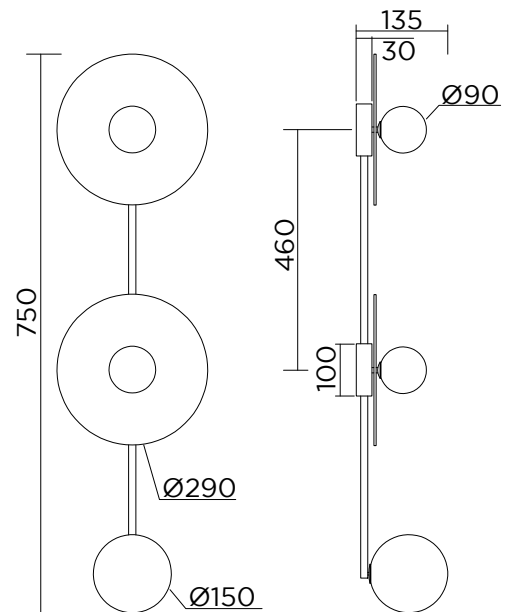

DISC AND SPHERE GLASS 514

Ceiling light - Long

Materials and colour options:
Brushed brass and glass

Product number:
514OL-C01-BR01 Brushed brass structure and coloured glasses

Bulb specification:
G9 max 6W LED

DISC AND SPHERE GLASS 514

Ceiling light - Medium

Materials and colour options:
Brushed brass and glass

Product number:
514OL-C02-BR01 Brushed brass structure and coloured glasses

Bulb specification:
G9 max 6W LED

230V IP20

Size in mm

For additional colour options please contact Areti

The glass plates used are all unique so the final product may vary from the image

ARETI

www.atelierareti.com contact@atelierareti.com

DISC AND SPHERE GLASS 514

Ceiling light - Short

Materials and colour options:
Brushed brass and glass

Product number:
514OL-C03-BR01 Brushed brass structure and coloured glasses

Bulb specification:
G9 max 6W LED