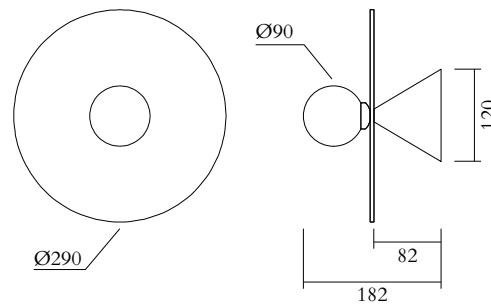

ATELIER ARETI

PRODUCT

Disc and sphere glass 514
Wall light / Glass 01

MATERIALS AND COLOUR OPTIONS

Powder coated metal; coloured glass; white glass

VERSIONS

White cone attachment; coloured glass disc
514OL-W01-ME01

TECHNICAL DETAILS

1 x G9 LED 5W max
110-230V
IP20
Lights bulb not included

NOTE

All glass plates are handmade, the pattern may vary.
The glass plate has transparencies that could affect
the colour. The photo shown was taken with a white
background

MADE IN

Germany

Sizes in mm. Flat attachments available on request. Variations in colour and size are available for some collections, please contact Areti for more details.

Our collections are hand made and made to order, small irregularities in shape or surface will occur, they are inherent to the hand made process and should not be seen as flaws. For detailed information on any products: contact@atelierareti.com