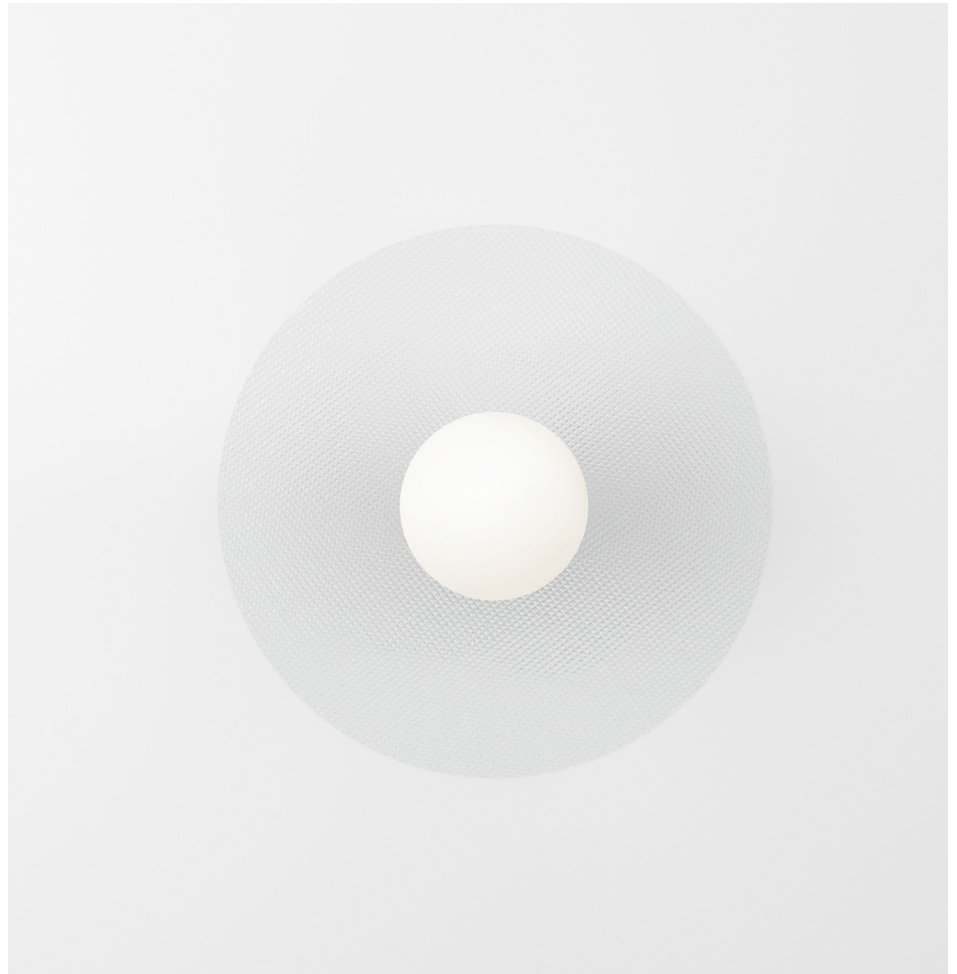

ATELIER ARETI

PRODUCT

Disc and sphere glass 514
Wall light / Glass 16

MATERIALS AND COLOUR OPTIONS

Powder coated metal; coloured glass; white glass

VERSIONS

White cone attachment; coloured glass disc
514OL-W16-ME01

TECHNICAL DETAILS

1 x G9 LED 5W max
110-230V
IP20
Lights bulb not included

NOTE

All glass plates are handmade, the pattern may vary.
The glass plate has transparencies that could affect
the colour. The photo shown was taken with a white
background

MADE IN

Germany

Sizes in mm. Flat attachments available on request. Variations in colour and size are available for some collections, please contact Areti for more details.

Our collections are hand made and made to order, small irregularities in shape or surface will occur, they are inherent to the hand made process and should not be seen as flaws. For detailed information on any products: contact@atelierareti.com