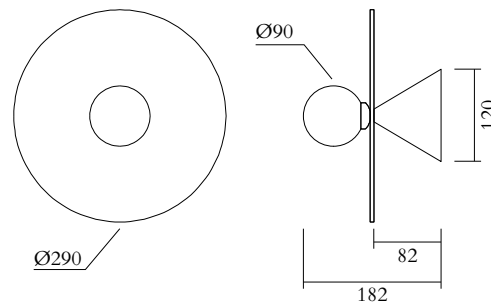

ATELIER ARETI

PRODUCT

Disc and sphere glass 514
Wall light / Glass 06

MATERIALS AND COLOUR OPTIONS

Powder coated metal; coloured glass; white glass

VERSIONS

White cone attachment; coloured glass disc
514OL-W06-ME01

TECHNICAL DETAILS

1 x G9 LED 5W max
110-230V
IP20
Lights bulb not included

NOTE

All glass plates are handmade, the pattern may vary

MADE IN

Germany

Sizes in mm. Flat attachments available on request. Variations in colour and size are available for some collections, please contact Areti for more details.

Our collections are hand made and made to order, small irregularities in shape or surface will occur, they are inherent to the hand made process and should not be seen as flaws. For detailed information on any products: contact@atelierareti.com