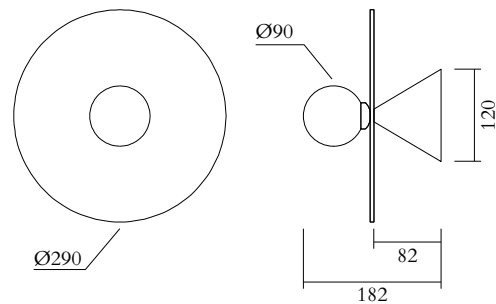

ATELIER ARETI

PRODUCT

Disc and sphere glass 514
Wall light / Glass 13

MATERIALS AND COLOUR OPTIONS

Powder coated metal; coloured glass; white glass

VERSIONS

White cone attachment; coloured glass disc
514OL-W13-ME01

TECHNICAL DETAILS

1 x G9 LED 5W max
110-230V
IP20
Lights bulb not included

NOTE

All glass plates are handmade, the pattern may vary.
The glass plate has transparencies that could affect
the colour. The photo shown was taken with a white
background

MADE IN

Germany

Sizes in mm. Flat attachments available on request. Variations in colour and size are available for some collections, please contact Areti for more details.

Our collections are hand made and made to order, small irregularities in shape or surface will occur, they are inherent to the hand made process and should not be seen as flaws. For detailed information on any products: contact@atelierareti.com