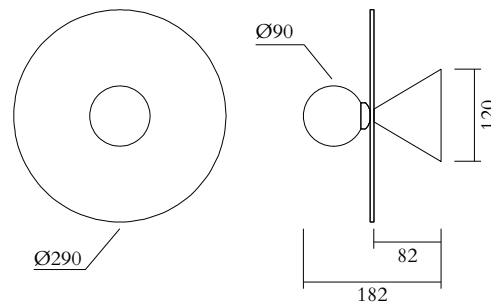

ATELIER ARETI

PRODUCT

Disc and sphere glass 514
Wall light / Glass 14

MATERIALS AND COLOUR OPTIONS

Powder coated metal; coloured glass; white glass

VERSIONS

White cone attachment; coloured glass disc
514OL-W14-ME01

TECHNICAL DETAILS

1 x G9 LED 5W max
110-230V
IP20
Lights bulb not included

NOTE

All glass plates are handmade, the pattern may vary.
The glass plate has transparencies that could affect
the colour. The photo shown was taken with a white
background

MADE IN

Germany

Sizes in mm. Flat attachments available on request. Variations in colour and size are available for some collections, please contact Areti for more details.

Our collections are hand made and made to order, small irregularities in shape or surface will occur, they are inherent to the hand made process and should not be seen as flaws. For detailed information on any products: contact@atelierareti.com