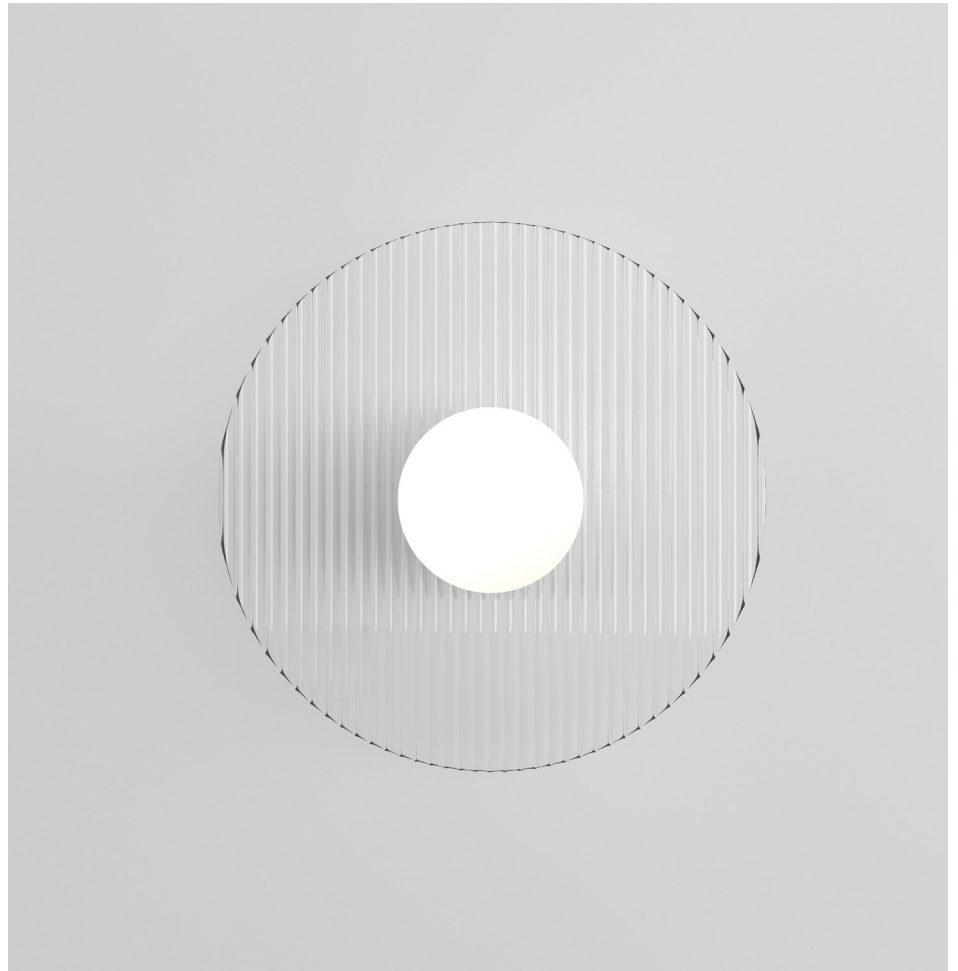

ATELIER ARETI

PRODUCT

Disc and sphere glass 514
Wall light / Glass 13

MATERIALS AND COLOUR OPTIONS

Powder coated metal; coloured glass; white glass

VERSIONS

White cone attachment; coloured glass disc
514OL-W13-ME01

TECHNICAL DETAILS

1 x G9 LED 5W max
110-230V
IP20
Lights bulb not included

NOTE

All glass plates are handmade, the pattern may vary.
The glass plate has transparencies that could affect
the colour. The photo shown was taken with a white
background

MADE IN

Germany

Sizes in mm. Flat attachments available on request. Variations in colour and size are available for some collections, please contact Areti for more details.

Our collections are hand made and made to order, small irregularities in shape or surface will occur, they are inherent to the hand made process and should not be seen as flaws. For detailed information on any products: contact@atelierareti.com