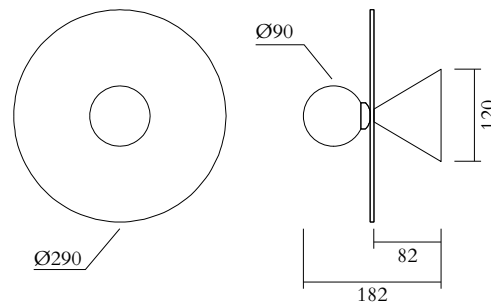

ATELIER ARETI

PRODUCT

Disc and sphere glass 514
Wall light / Glass 16

MATERIALS AND COLOUR OPTIONS

Powder coated metal; coloured glass; white glass

VERSIONS

White cone attachment; coloured glass disc
514OL-W16-ME01

TECHNICAL DETAILS

1 x G9 LED 5W max
110-230V
IP20
Lights bulb not included

NOTE

All glass plates are handmade, the pattern may vary.
The glass plate has transparencies that could affect
the colour. The photo shown was taken with a white
background

MADE IN

Germany

Sizes in mm. Flat attachments available on request. Variations in colour and size are available for some collections, please contact Areti for more details.

Our collections are hand made and made to order, small irregularities in shape or surface will occur, they are inherent to the hand made process and should not be seen as flaws. For detailed information on any products: contact@atelierareti.com