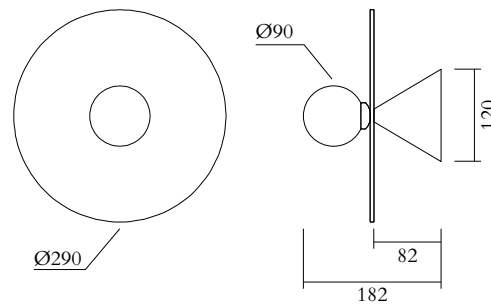

ATELIER ARETI

PRODUCT

Disc and sphere glass 514
Wall light / Glass 12

MATERIALS AND COLOUR OPTIONS

Powder coated metal; coloured glass; white glass

VERSIONS

White cone attachment; coloured glass disc
514OL-W12-ME01

TECHNICAL DETAILS

1 x G9 LED 5W max
110-230V
IP20
Lights bulb not included

NOTE

All glass plates are handmade, the pattern may vary.
The glass plate has transparencies that could affect
the colour. The photo shown was taken with a white
background

MADE IN

Germany

Sizes in mm. Flat attachments available on request. Variations in colour and size are available for some collections, please contact Areti for more details.

Our collections are hand made and made to order, small irregularities in shape or surface will occur, they are inherent to the hand made process and should not be seen as flaws. For detailed information on any products: contact@atelierareti.com