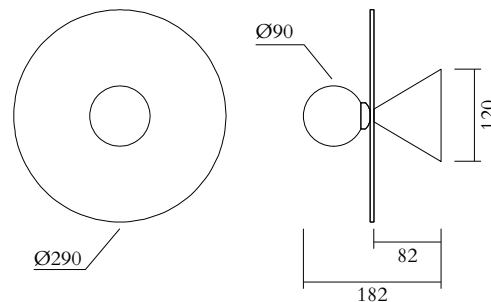

ATELIER ARETI

PRODUCT

Disc and sphere glass 514
Wall light / Glass 11

MATERIALS AND COLOUR OPTIONS

Powder coated metal; coloured glass; white glass

VERSIONS

White cone attachment; coloured glass disc
514OL-W11-ME01

TECHNICAL DETAILS

1 x G9 LED 5W max
110-230V
IP20
Lights bulb not included

NOTE

All glass plates are handmade, the pattern may vary

MADE IN

Germany

Sizes in mm. Flat attachments available on request. Variations in colour and size are available for some collections, please contact Areti for more details.

Our collections are hand made and made to order, small irregularities in shape or surface will occur, they are inherent to the hand made process and should not be seen as flaws. For detailed information on any products: contact@atelierareti.com