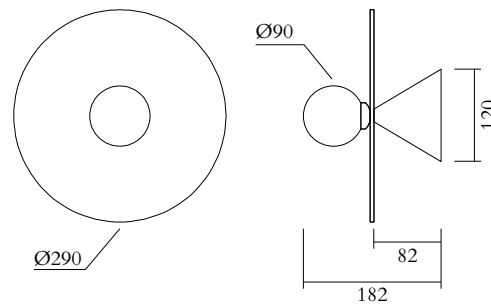

ATELIER ARETI

PRODUCT

Disc and sphere glass 514
Wall light / Glass 15

MATERIALS AND COLOUR OPTIONS

Powder coated metal; coloured glass; white glass

VERSIONS

White cone attachment; coloured glass disc
514OL-W15-ME01

TECHNICAL DETAILS

1 x G9 LED 5W max
110-230V
IP20
Lights bulb not included

NOTE

All glass plates are handmade, the pattern may vary.
The glass plate has transparencies that could affect
the colour. The photo shown was taken with a white
background

MADE IN

Germany

Sizes in mm. Flat attachments available on request. Variations in colour and size are available for some collections, please contact Areti for more details.

Our collections are hand made and made to order, small irregularities in shape or surface will occur, they are inherent to the hand made process and should not be seen as flaws. For detailed information on any products: contact@atelierareti.com