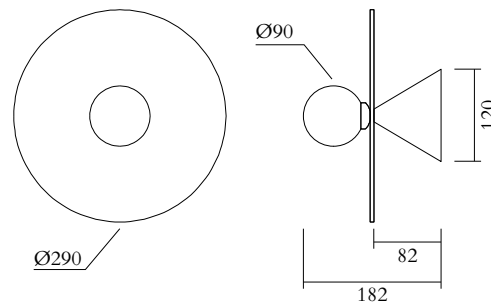

ATELIER ARETI

PRODUCT

Disc and sphere glass 514
Wall light / Glass 04

MATERIALS AND COLOUR OPTIONS

Powder coated metal; coloured glass; white glass

VERSIONS

White cone attachment; coloured glass disc
514OL-W04-ME01

TECHNICAL DETAILS

1 x G9 LED 5W max
110-230V
IP20
Lights bulb not included

NOTE

All glass plates are handmade, the pattern may vary

MADE IN

Germany

Sizes in mm. Flat attachments available on request. Variations in colour and size are available for some collections, please contact Areti for more details.

Our collections are hand made and made to order, small irregularities in shape or surface will occur, they are inherent to the hand made process and should not be seen as flaws. For detailed information on any products: contact@atelierareti.com