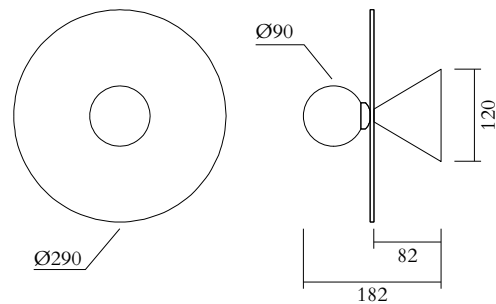

ATELIER ARETI

PRODUCT

Disc and sphere glass 514
Wall light / Glass 07

MATERIALS AND COLOUR OPTIONS

Powder coated metal; coloured glass; white glass

VERSIONS

White cone attachment; coloured glass disc
514OL-W07-ME01

TECHNICAL DETAILS

1 x G9 LED 5W max
110-230V
IP20
Lights bulb not included

NOTE

All glass plates are handmade, the pattern may vary.
The glass plate has transparencies that could affect
the colour. The photo shown was taken with a white
background

MADE IN

Germany

Sizes in mm. Flat attachments available on request. Variations in colour and size are available for some collections, please contact Areti for more details.

Our collections are hand made and made to order, small irregularities in shape or surface will occur, they are inherent to the hand made process and should not be seen as flaws. For detailed information on any products: contact@atelierareti.com