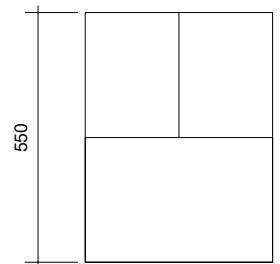

## BOX AND CYLINDER (low table)

Materials:  
Marble and Oak

Sizes in mm.