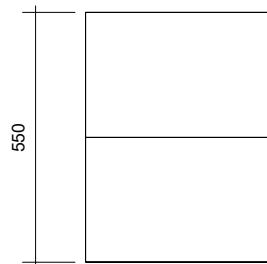

## BOX AND CYLINDER (low table)

Materials:  
Marble and Oak

Sizes in mm.