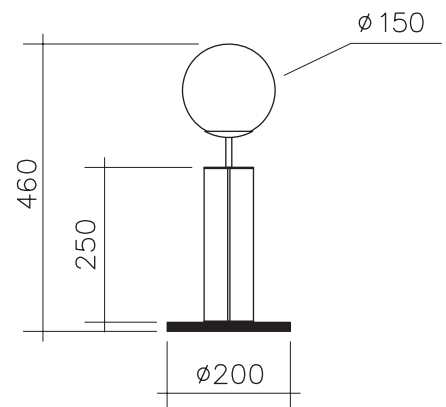

### Bulb specification:

E27 max 40W or LED equivalent

230V IP20

Sizes in mm.

### Please note:

Mirrored bulbs reflect a lot of heat back to the lamp holder. Depending on the space around the lamp holder, the heat might build up above the recommended temperature, especially if the heat is trapped when moving upwards. For this reason, the max. wattage indicated does not apply to mirrored bulbs, but to non mirrored bulbs only. If mirrored bulbs are desired, only those with a low wattage (such as LEDs) should be used. The max. wattage for mirrored bulbs is 5 watt LED (equivalent of 40 watt traditional bulb).