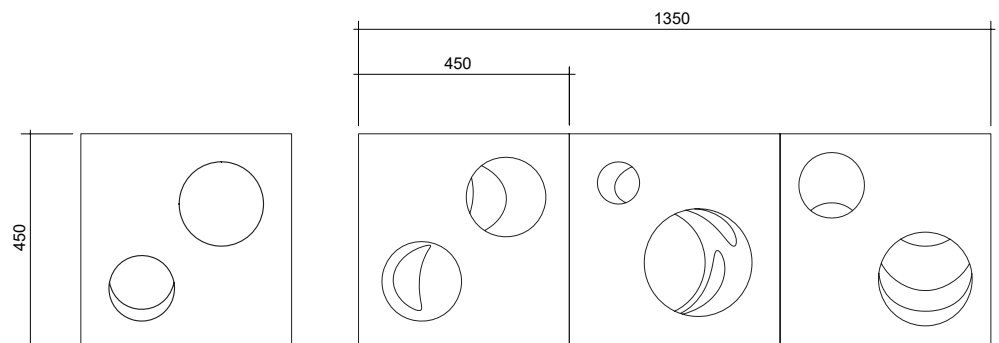

CUBES WITH INTERSECTING TUBES (low table)

Materials:
Marble

Sizes in mm.

ARETI

www.atelierareti.com contact@atelierareti.com

Our collections are hand made and made to order, small irregularities in shape or surface will occur, they are inherent to the hand made process and should not be seen as flaws. Variations in colour and size are available for some collections, please contact Areti for more details.