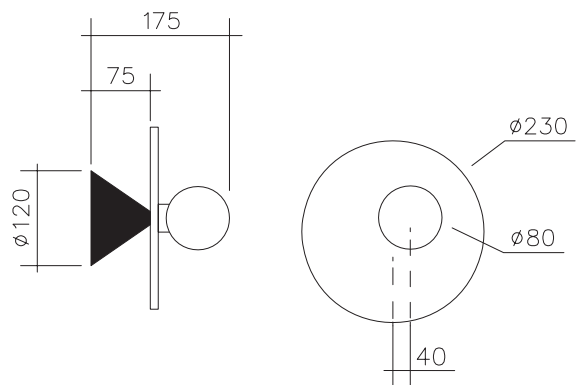

DISC AND SPHERE ASYMMETRICAL WALL / CEILING

Materials:

Powder coated metal, solid polished brass or chrome, glass

Colour options:

black / white

For additional colour options please contact Areti

Bulb specification:

G9 Halogen max 25W or LED equivalent
recommended bulb size: diameter 16mm x total length 47mm
(diameter must be under 20 mm)

230V IP20

Sizes in mm.

ARETI

www.atelierareti.com contact@atelierareti.com

Our collections are hand made and made to order, small irregularities in shape or surface will occur, they are inherent to the hand made process and should not be seen as flaws. Variations in colour and size are available for some collections, please contact Areti for more details.