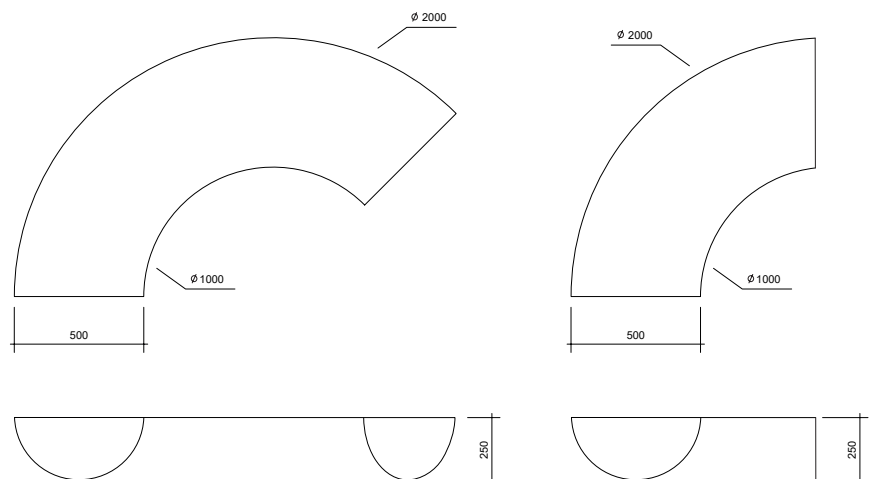

## HALF PIPE (low table)

Materials:  
Marble

Sizes in mm.