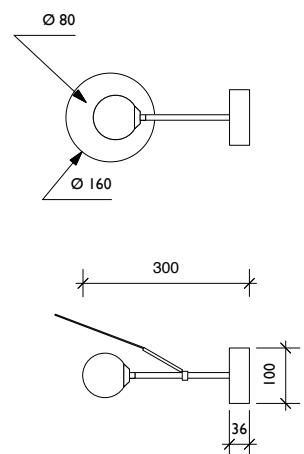

## LEAF

**Materials:**  
Powder coated metal, glass.

**Colour options:**  
black / white  
For additional colour options please contact Areti.

**Bulb specification:**  
G9 lampholder (LED or halogen bulb possible) max 25W.  
recommended bulb size: diameter 16mm x total length 47mm  
(diameter must be under 20 mm)

230V IP20

Sizes in mm