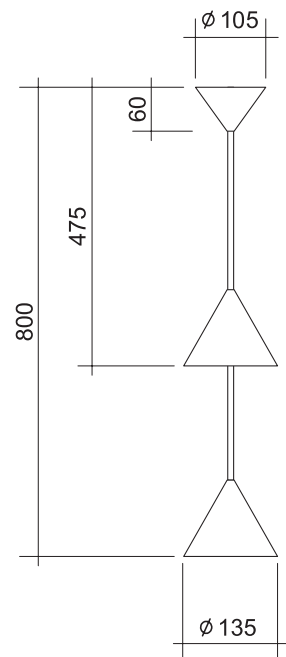

MANY 1

Materials:

Powder coated metal, polished brass and glass sphere

Colour options:

black / white / brass

For additional colour options please contact Areti

Bulb specification:

G9 Halogen max 25W or LED equivalent

230V IP20

Sizes in mm.

ARETI

www.atelierareti.com contact@atelierareti.com

Our collections are hand made and made to order, small irregularities in shape or surface will occur, they are inherent to the hand made process and should not be seen as flaws. Variations in colour and size are available for some collections, please contact Areti for more details.