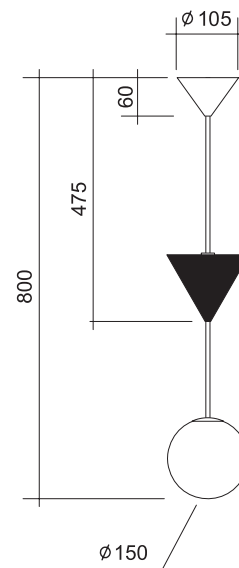

MANY 2

Materials:

Powder coated metal, brushed brass and glass sphere

Colour options:

black / white / brass

For additional colour options please contact Areti

Bulb specification:

G9 Halogen max 25W or LED equivalent

230V IP20

Sizes in mm.

ARETI

www.atelierareti.com contact@atelierareti.com

Our collections are hand made and made to order, small irregularities in shape or surface will occur, they are inherent to the hand made process and should not be seen as flaws. Variations in colour and size are available for some collections, please contact Areti for more details.