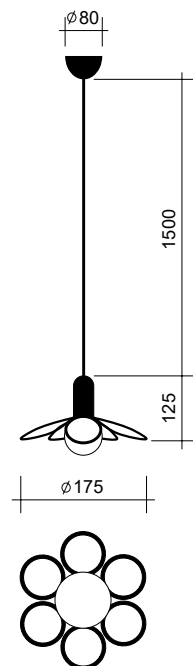

MARGUERITE

Materials:
Solid cast brass.

Colour options:
available in brass only.

Bulb specification:
E14 screw base light bulbs, max. 40W.

230V IP20

Sizes in mm

Please note:

Mirrored bulbs reflect a lot of heat back to the lamp holder.
Depending on the space around the lamp holder, the heat might build up above the recommended temperature, especially if the heat is trapped when moving upwards.
For this reason, the max. wattage indicated does not apply to mirrored bulbs, but to non mirrored bulbs only.
If mirrored bulbs are desired, only those with a low wattage (such as LEDs) should be used.
The max. wattage for mirrored bulbs is 5 watt LED (equivalent of 40 watt traditional bulb).