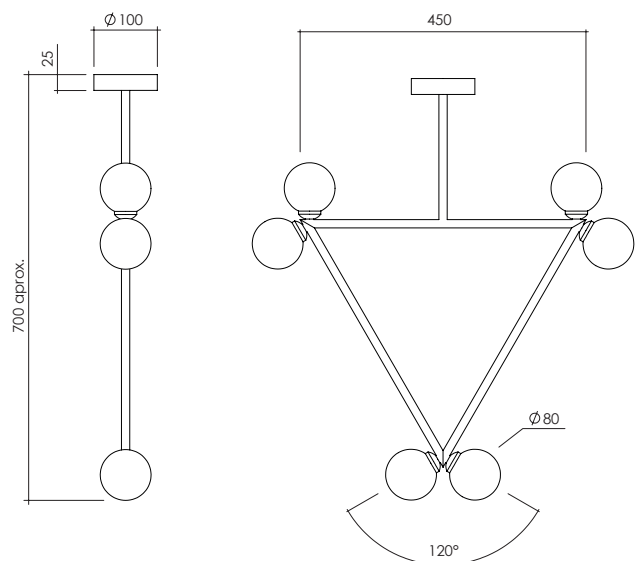

TRIANGLE PENDANT / 3 GLOBES

Materials:

Powder coated metal, brushed brass and glass sphere

Colour options:

black / white / brass

For additional colour options please contact Areti

Bulb specification:

G9 Halogen max 25W or LED equivalent
recommended bulb size: diameter 16mm x total length 47mm
(diameter must be under 20 mm)

230V IP20

Sizes in mm.

ARETI

www.atelierareti.com contact@atelierareti.com

Our collections are hand made and made to order, small irregularities in shape or surface will occur, they are inherent to the hand made process and should not be seen as flaws. Variations in colour and size are available for some collections, please contact Areti for more details.

TRIANGLE PENDANT / 6 GLOBES

Materials:

Powder coated metal, brushed brass and glass sphere

Colour options:

black / white / brass

For additional colour options please contact Areti

Bulb specification:

G9 Halogen max 25W or LED equivalent
recommended bulb size: diameter 16mm x total length 47mm
(diameter must be under 20 mm)