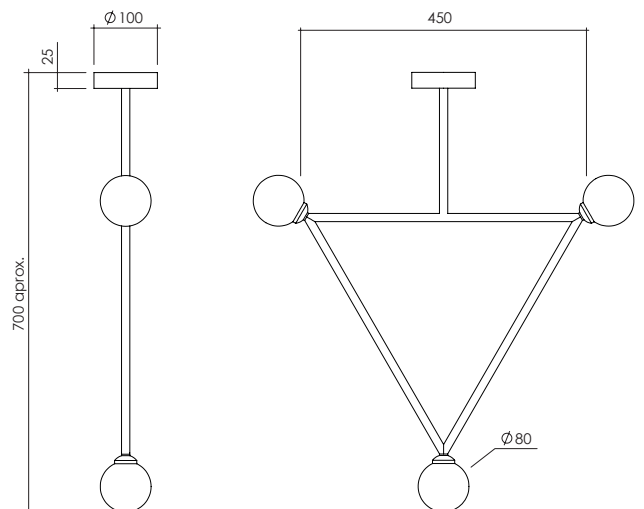

TRIANGLE PENDANT / 3 GLOBES

Materials:

Powder coated metal, brushed brass and glass sphere

Colour options:

black / white / brass

For additional colour options please contact Areti

Bulb specification:

G9 Halogen max 25W or LED equivalent
recommended bulb size: diameter 16mm x total length 47mm
(diameter must be under 20 mm)

230V IP20

Sizes in mm.

ARETI

www.atelierareti.com contact@atelierareti.com

Our collections are hand made and made to order, small irregularities in shape or surface will occur, they are inherent to the hand made process and should not be seen as flaws. Variations in colour and size are available for some collections, please contact Areti for more details.

TRIANGLE PENDANT / 6 GLOBES

Materials:

Powder coated metal, brushed brass and glass sphere

Colour options:

black / white / brass

For additional colour options please contact Areti

Bulb specification:

G9 Halogen max 25W or LED equivalent
recommended bulb size: diameter 16mm x total length 47mm
(diameter must be under 20 mm)