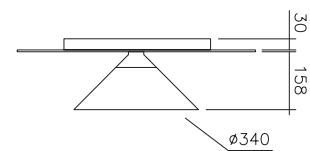

PLATE AND CONE CEILING / WALL

Materials:

Polished brass and glass

Colour options:

For additional colour options please contact Areti

Bulb specification:

E27 max 60W or LED equivalent

230V IP20

Sizes in mm.

Please note:

Mirrored bulbs reflect a lot of heat back to the lamp holder.
Depending on the space around the lamp holder, the heat might build up above the recommended temperature, especially if the heat is trapped when moving upwards.
For this reason, the max. wattage indicated does not apply to mirrored bulbs, but to non mirrored bulbs only.
If mirrored bulbs are desired, only those with a low wattage (such as LEDs) should be used.
The max. wattage for mirrored bulbs is 5 watt LED (equivalent of 40 watt traditional bulb).