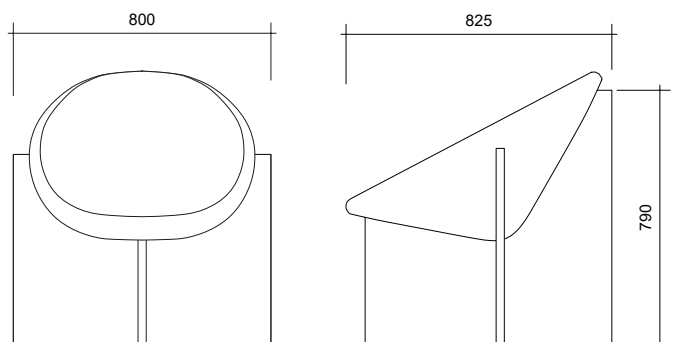

PLUS ARMCHAIR

Materials:

Solid oiled European walnut

the seat is upholstered in black leather

Sizes in mm.

ARETI

www.atelierareti.com contact@atelierareti.com

Our collections are hand made and made to order, small irregularities in shape or surface will occur, they are inherent to the hand made process and should not be seen as flaws. Variations in colour and size are available for some collections, please contact Areti for more details.