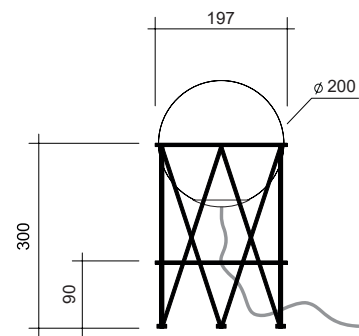

STRUCTURE AND GLOBE DESK

Materials:

Powder coated metal, glass globe

Colour options:

black

Bulb specification:

E27 screwbase bulb max 60W.

230V IP20

Sizes in mm.

Please note:

Mirrored bulbs reflect a lot of heat back to the lamp holder.
Depending on the space around the lamp holder, the heat might build up above the recommended temperature, especially if the heat is trapped when moving upwards.
For this reason, the max. wattage indicated does not apply to mirrored bulbs, but to non mirrored bulbs only.
If mirrored bulbs are desired, only those with a low wattage (such as LEDs) should be used.
The max. wattage for mirrored bulbs is 5 watt LED (equivalent of 40 watt traditional bulb).