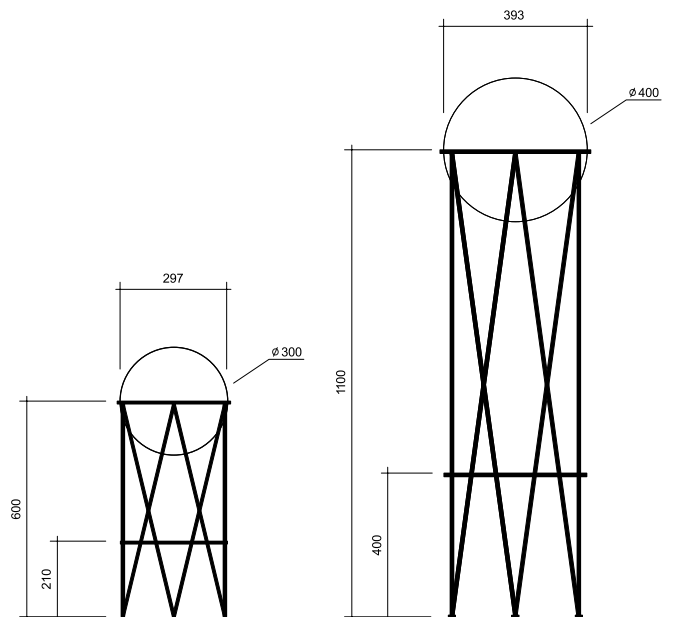

STRUCTURE AND GLOBE FLOOR

Materials:

Powder coated metal and glass globe

Colour options:

black or white

Bulb specification:

E27 screwbase bulb max 75W (large) 60W (small)

230V IP20

Sizes in mm.

Please note:

Mirrored bulbs reflect a lot of heat back to the lamp holder.
Depending on the space around the lamp holder, the heat might build up above the recommended temperature, especially if the heat is trapped when moving upwards.
For this reason, the max. wattage indicated does not apply to mirrored bulbs, but to non mirrored bulbs only.
If mirrored bulbs are desired, only those with a low wattage (such as LEDs) should be used.
The max. wattage for mirrored bulbs is 5 watt LED (equivalent of 40 watt traditional bulb).