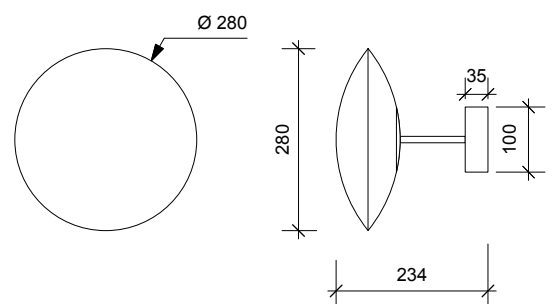

G 4, G 5.3 and G 6.35 (20W max Halogen Capsule)

Light bulb not included.

Includes transformer.

230V IP20

Sizes in mm

ARETI

www.atelierareti.com contact@atelierareti.com

Our collections are hand made and made to order, small irregularities in shape or surface will occur, they are inherent to the hand made process and should not be seen as flaws. Variations in colour and size are available for some collections, please contact Areti for more details.