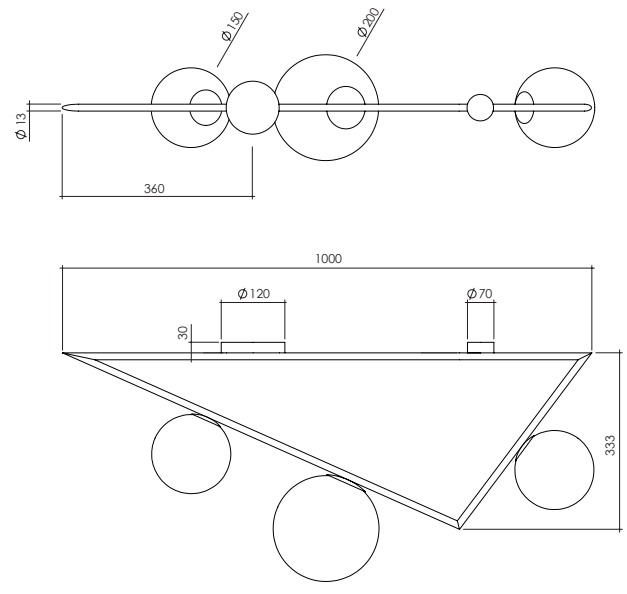

TRIANGLE CEILING / 1 m 2 + 1 GLOBES