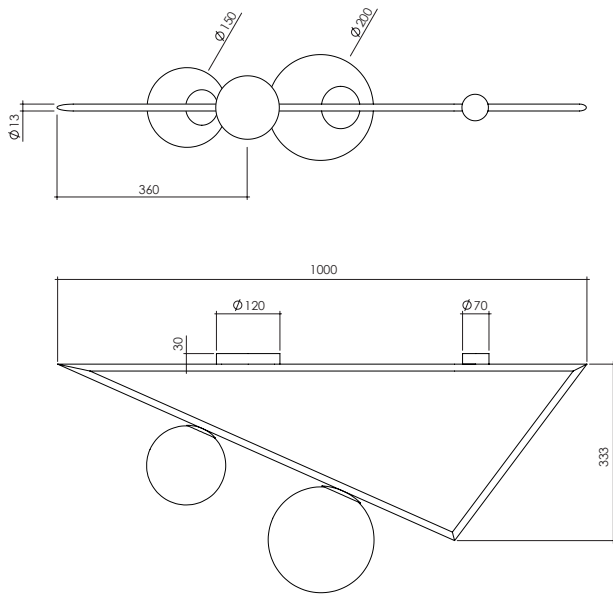

TRIANGLE CEILING / 1 m 2 GLOBES