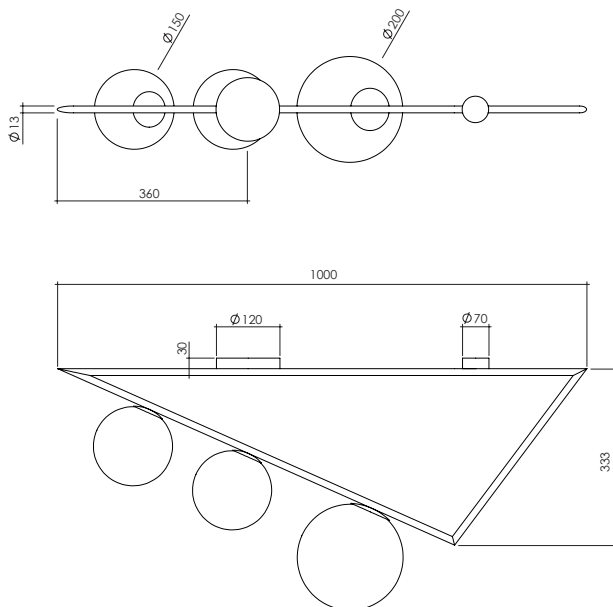

TRIANGLE CEILING / 1 m 3 GLOBES