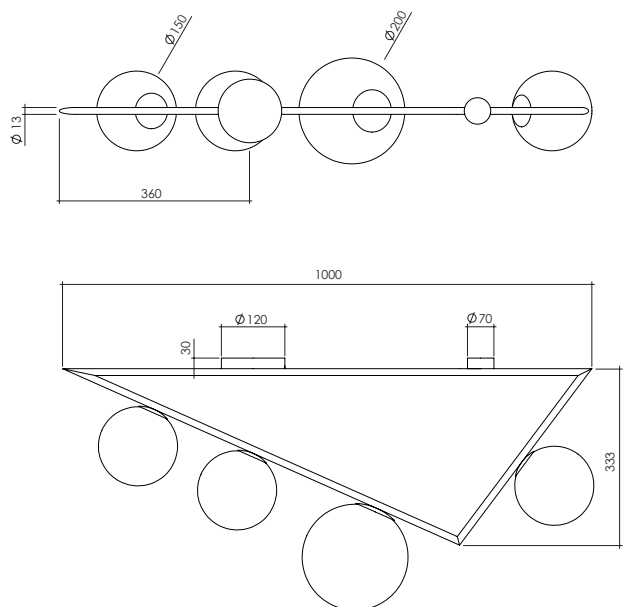

Wall cover can either be a flat plate or a pill box

Bulb specification:

G9 max 35W and E27 max 40W (Halogen or LED equivalent)

230V IP20

Sizes in mm.

ARETI

www.atelierareti.com contact@atelierareti.com

Our collections are hand made and made to order, small irregularities in shape or surface will occur, they are inherent to the hand made process and should not be seen as flaws. Variations in colour and size are available for some collections, please contact Areti for more details.

TRIANGLE CEILING / 1 m 2 GLOBES

TRIANGLE CEILING / 1 m 2 + 1 GLOBES

TRIANGLE CEILING / 1 m 3 GLOBES

TRIANGLE CEILING / 1 m 3 + 1 GLOBES

ARETI

www.atelierareti.com contact@atelierareti.com

Our collections are hand made and made to order, small irregularities in shape or surface will occur, they are inherent to the hand made process and should not be seen as flaws. Variations in colour and size are available for some collections, please contact Areti for more details.