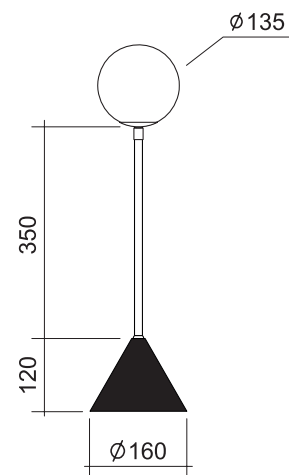

TWIN DESK

Materials:
Brushed brass, powder coated metal and glass sphere

For additional colour options please contact Areti

Bulb specification:
G9 Halogen max 25W or LED equivalent.

230V IP20

Sizes in mm.

ARETI