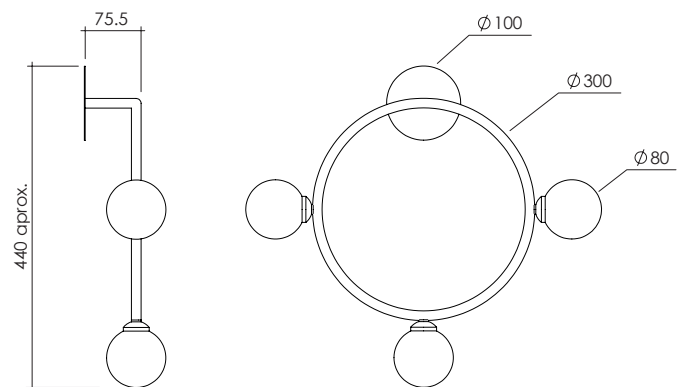

CIRCLE WALL

Materials:
Powder coated metal, brushed brass and glass sphere

Colour options:
black / white / brass
For additional colour options please contact Areti

Wall cover can either be a flat plate or a pill box

Bulb specification:
G9 Halogen max 25W or LED equivalent
recommended bulb size: diameter 16mm x total length 47mm
(diameter must be under 20 mm)

230V IP20

Sizes in mm.

ARETI

www.atelierareti.com contact@atelierareti.com