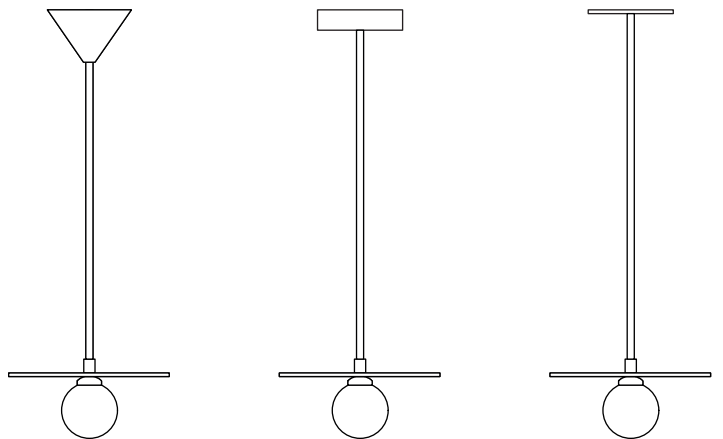

DISC AND SPHERE PENDANT / HORIZONTAL

Materials:

Powder coated metal, solid polished brass or chrome, glass
Available with fabric covered cable or metal rod

Colour options:

black or white (ceiling rose and metal rod / fabric covered cable)

We recommend using Osram Halostar Eco 25W = 35W

Bulb specification metal rod:

G9 lampholder (LED or halogen bulb possible) max 25W
recommended bulb size: diameter 16mm x total length 47mm
(diameter must be under 20 mm)

Standard version sizes

Sizes in mm.

Ceiling rose / wall cover options

Solid metal rod version

Fabric covered cable version

Standard fabric cable length 1.5 m
Fabric cable adjustable.

ARETI

www.atelierareti.com contact@atelierareti.com