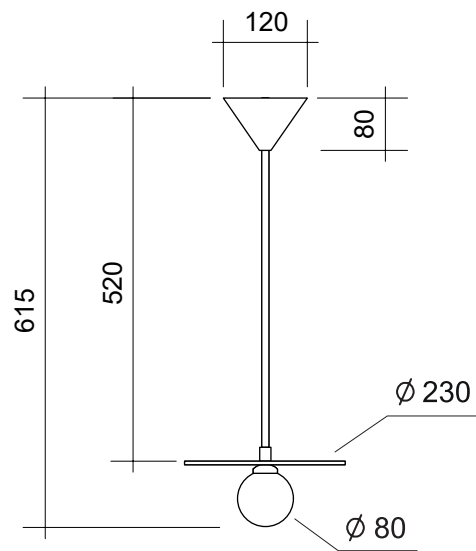

DISC AND SPHERE PENDANT / HORIZONTAL

Materials:

Powder coated metal, solid polished brass or chrome, glass
Available with fabric covered cable or metal rod

Colour options:

black or white (ceiling rose and metal rod / fabric covered cable)

Bulb specification for fabric covered cable:

The lights are equipped with a universal halogen fitting and can hold halogen lamps of the type: G 4, G 5.3 and G 6.35 12V Halogen capsule, dimmable. Max. 25W.

We recommend using Osram Halostar Eco 25W = 35W

Bulb specification metal rod:

G9 lampholder (LED or halogen bulb possible) max 25W
recommended bulb size: diameter 16mm x total length 47mm
(diameter must be under 20 mm)

Standard version sizes

Sizes in mm.

Ceiling rose / wall cover options

Solid metal rod version

Fabric covered cable version

Standard fabric cable length 1.5 m
Fabric cable adjustable.

ARETI

www.atelierareti.com contact@atelierareti.com