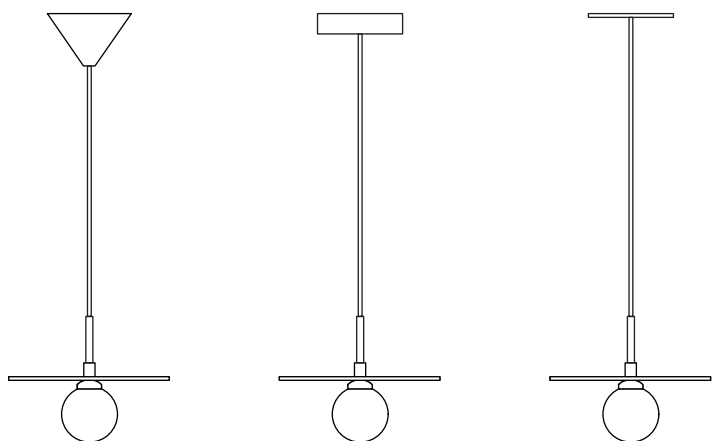

DISC AND SPHERE PENDANT / HORIZONTAL

Materials:

Powder coated metal, solid polished brass or chrome, glass
Available with fabric covered cable or metal rod

Colour options:

black or white (ceiling rose and metal rod / fabric covered cable)

We recommend using Osram Halostar Eco 25W = 35W

Bulb specification metal rod:

G9 lampholder (LED or halogen bulb possible) max 25W
recommended bulb size: diameter 16mm x total length 47mm
(diameter must be under 20 mm)

Standard version sizes

Sizes in mm.

Ceiling rose / wall cover options

Solid metal rod version

Fabric covered cable version

Standard fabric cable length 1.5 m
Fabric cable adjustable.

ARETI

www.atelierareti.com contact@atelierareti.com