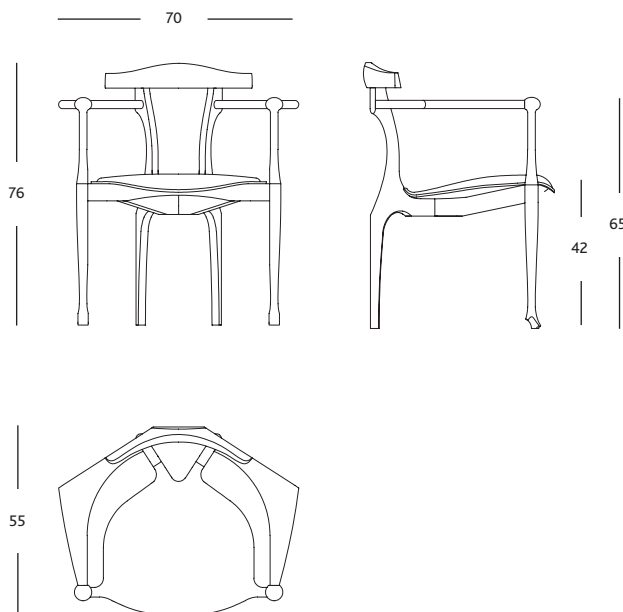

CLEANING AND MAINTENANCE:

The wood must always be cleaned with a slightly humid cloth and dried with a cotton cloth.

The leather seat must be cleaned with a cotton, dry cloth (we suggest a white cloth). For maintenance it is recommended that a natural colourless wax be applied.