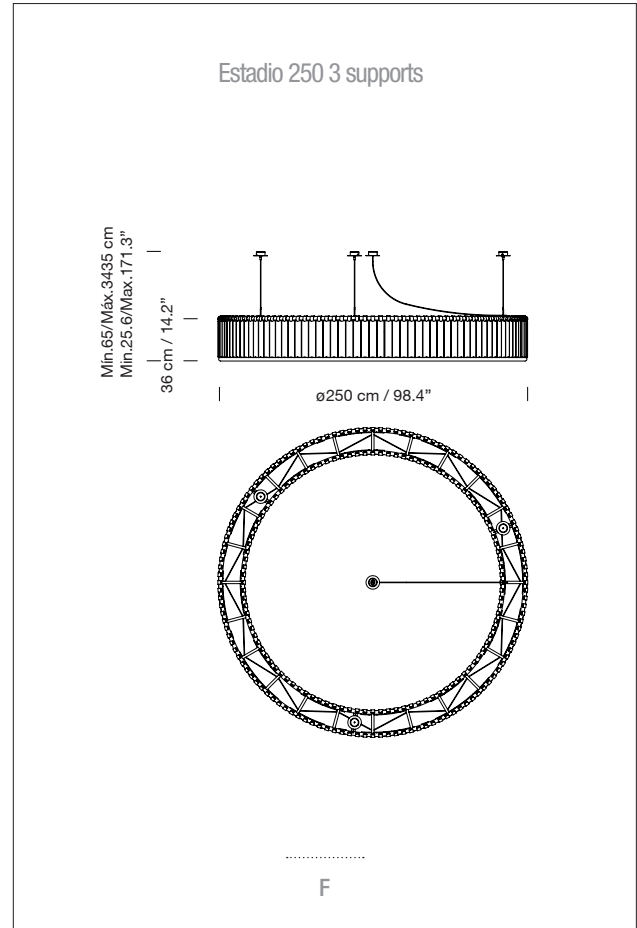

MODELS

Collection

Hanging lamps

Wall lamps