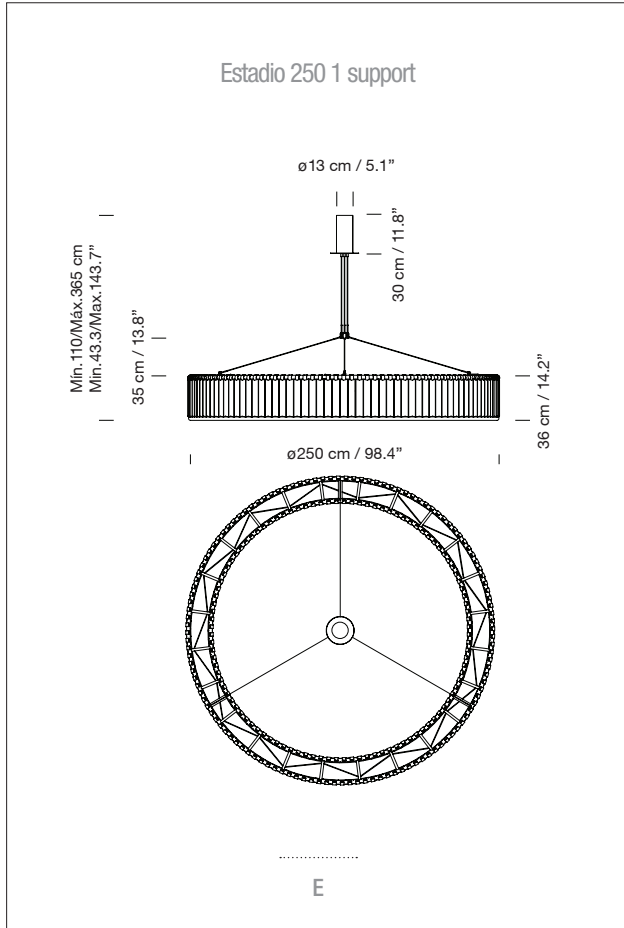

MODELS

Collection

Hanging lamps

Wall lamps