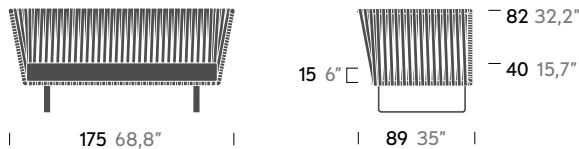

## 2-seater sofa

Designer

Rodolfo Dordoni

Collection

Kettal Bitta

Reference

70450-xxA

## Dimensions

(cm / inch)