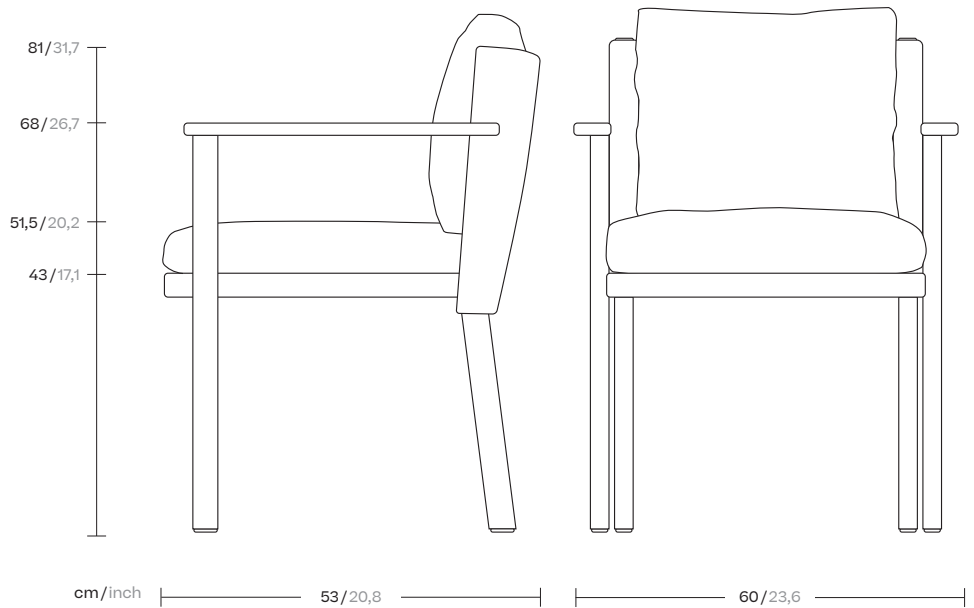

Giro
Stackable dining
armchair,
by Vincent Van Duysen

kettal

Stackable dining armchair

Designer
Vincent Van Duysen

Collection
Giro

Reference
KS7400200

1/4

cm/inch

Giro is a collection which can blend into interiors and exteriors due to its tactility and pure lines. In Giro, we have some variety of shapes, textures and materials (see the difference between the seating items and the coffee and side tables). And still all the items merge harmoniously together to create a warm, tactile and pleasant atmosphere.