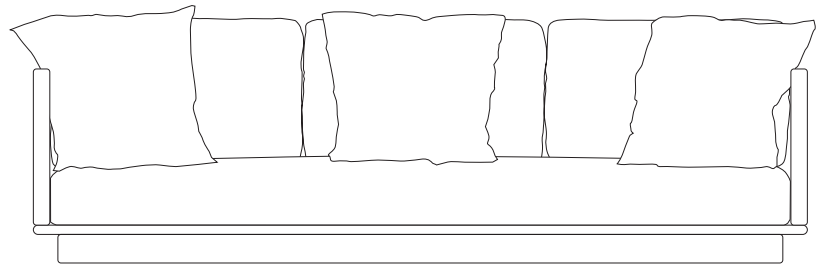

Giro
3 Seater sofa,
by Vincent Van Duysen

kettal

3 Seater sofa

Designer
Vincent Van Duysen

Collection
Giro

Reference
KS7400500

1/3

cm/inch |----- 95/37,4 -----|

52/20,4

33,5/13,1

13,5/5,3

cm/inch |----- 250/98,4 -----|

Giro is a collection which can blend into interiors and exteriors due to its tactility and pure lines. In Giro, we have some variety of shapes, textures and materials (see the difference between the seating items and the coffee and side tables). And still all the items merge harmoniously together to create a warm, tactile and pleasant atmosphere.

kettal

3 Seater sofa

Designer
Vincent Van Duysen

Collection
Giro

Reference
KS7400500

2/3

Materials

Teak
Teak A-Grade, Eco Friendly
Oeko-Tek