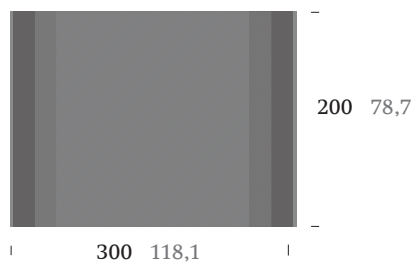

54-990511-L1

Dimensions

(cm / inch)

Standard Finishes

Block

511
Pacific Ocean

502
Swedish Moss

506
Iceland Pebble