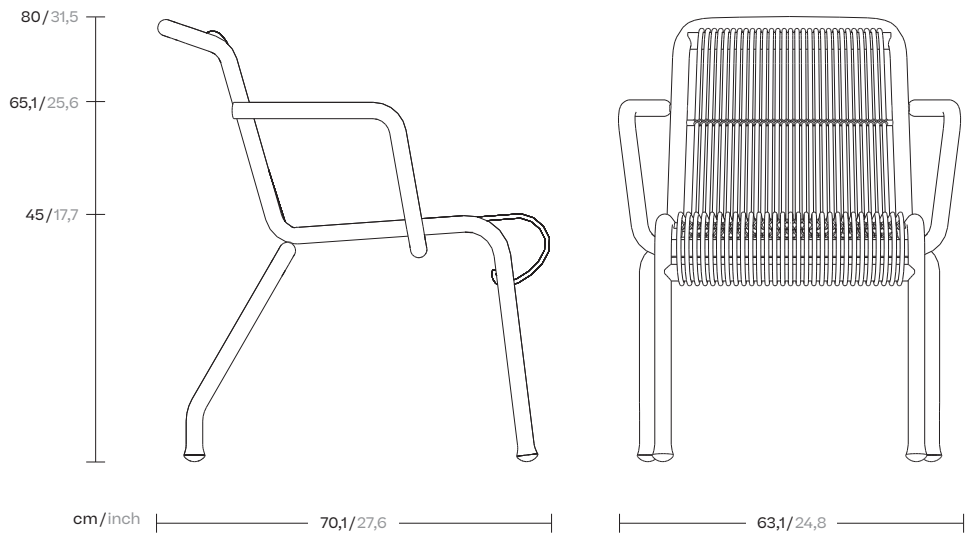

# Outdoor Panarea dining armchair

Designer  
Antonio Citterio

Collection  
Eolias

Reference  
KSB200700

1/4

cm/inch

The Eolias collection by Kettal was born with the aim of creating versatile products, that work in both outdoor and indoor environments. The focus is on sustainability, thanks to the use of natural and synthetic materials such as aluminium and wicker.