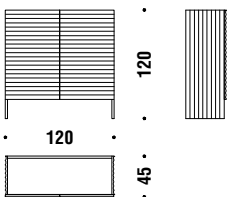

Sideboard dining glass top

Sideboard dining piano in vetro 2FM

Sideboard living glass top

Sideboard living piano in vetro 2FN

Cabinet glass top

Cabinet piano in vetro 2FO

Console glass top

Console piano in vetro 2FP

Sideboard dining marble top

Sideboard dining piano in marmo 3FM

Sideboard living marble top

Sideboard living piano in marmo 3FN

Cabinet marble top

Cabinet piano in marmo 3FO

Console marble top

Console piano in marmo 3FP