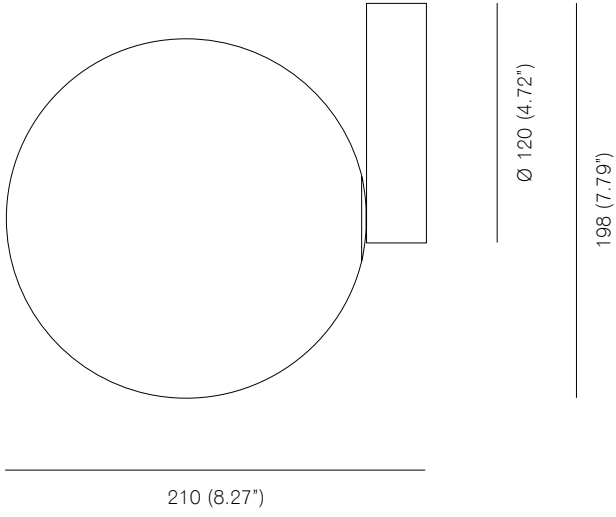

Tip of the Tongue - Wall Mounted, 2015
Polished brass or polished nickel-plated brass
Mouth blown opaline sphere