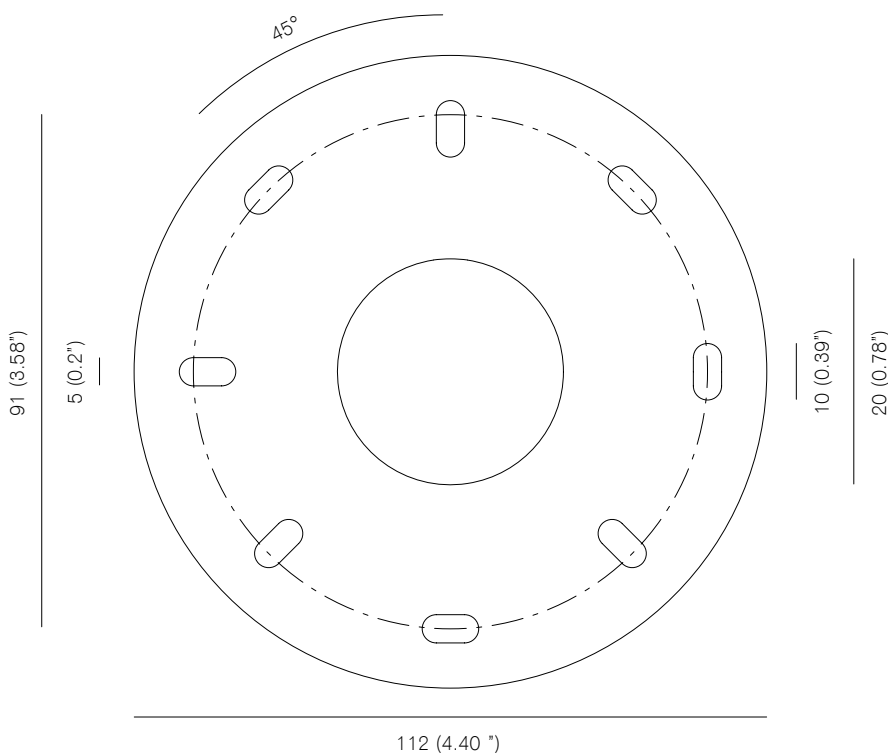

Bulb specifications

Bulb specifications 240V
G9, 40W frosted halogen bulb
460lm / 2800K

Bulb specifications 120V
G9, 40W frosted halogen bulb
350lm / 2800K

Product specifications

Input voltage: 120V / 240V
Maximum wattage: 40W
Product weight: ~1.5kg

Cleaning instructions

Before cleaning, lighting fixtures must be turned off and unplugged from mains electricity. Whilst cleaning them please be extremely careful and use the white cotton gloves provided in the product box.

Polished brass: As the item is unlacquered, it naturally oxidises (darkens). Upon touching the items without gloves, finger prints are likely to occur and leave marks. Use a good quality brass cleaning liquid and follow the product instructions using the extra soft dust cloth. Do not apply pressure on persistent marks. Remove them using repeated gentle motions and by reapplying the brass cleaning liquid.

Polished nickel: Use a lightly damp soft dust cloth and gently go over marks until clean. Dry it afterwards with a soft dust cloth. Make sure the product is completely dry before switching the electricity on.

Opaline glass: Remove the opaline glass sphere from the product. Using a lightly damp cloth, clean only the outside of the sphere and dry it with a dry soft dust cloth. Only put the glass sphere back on the product once it is fully dry.

Backplate

Mounting screws not included.
5mm countersunk screw recommended.