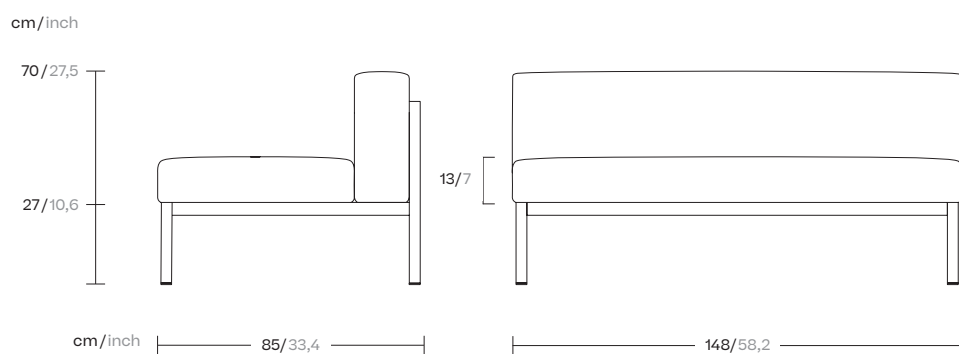

Central module

Designer
Kettal Studio

Collection
Landscape

Reference
KS9401200

1/3

Landscape aims to be part of a project. It is not understood as an item apart, but instead relates to its environment and melds with it. It is the project that is important, not the product, and this is its essence. Its rationalist construction seeks to give order, form and structure to the outdoor space, although, in terms of function, it has been designed to give shelter: to shade and cool or protect from the rain and wind.

kettal