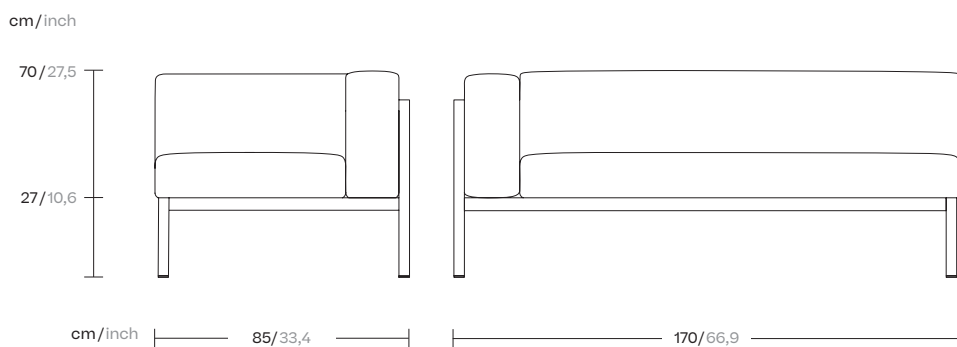

# Left corner module

Designer  
Kettal Studio

Collection  
Landscape

Reference  
KS9401000

1/3

Landscape aims to be part of a project. It is not understood as an item apart, but instead relates to its environment and melds with it. It is the project that is important, not the product, and this is its essence. Its rationalist construction seeks to give order, form and structure to the outdoor space, although, in terms of function, it has been designed to give shelter: to shade and cool or protect from the rain and wind.