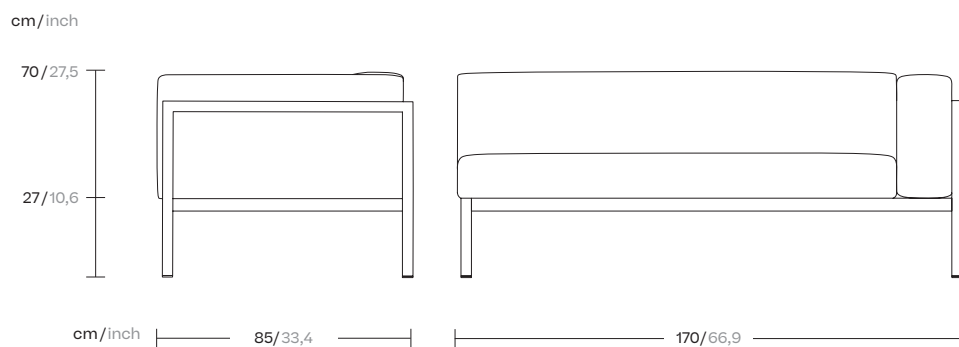

# Right corner module

Designer  
Kettal Studio

Collection  
Landscape

Reference  
KS9401100

1/3

Landscape aims to be part of a project. It is not understood as an item apart, but instead relates to its environment and melds with it. It is the project that is important, not the product, and this is its essence. Its rationalist construction seeks to give order, form and structure to the outdoor space, although, in terms of function, it has been designed to give shelter: to shade and cool or protect from the rain and wind.