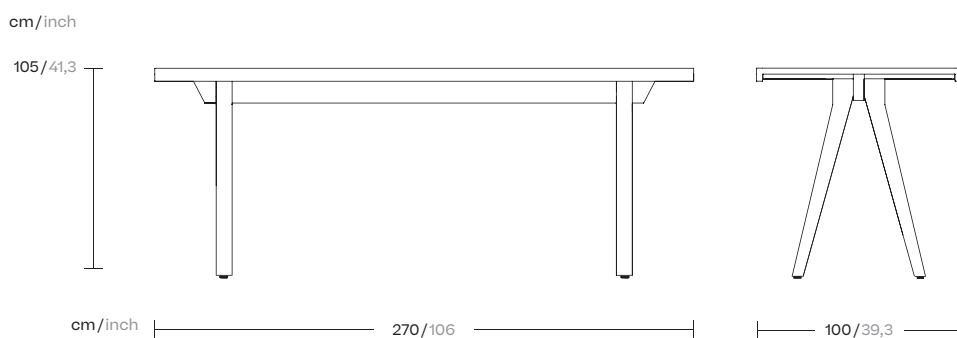

Dining High Table 10 Guests 270 Alu Legs

Designer
Patricia Urquiola

Collection
Vieques

Reference
KS4103300

1/2

Kettal Vieques is a collection characterised by the combination of an aluminium frame with a new and revolutionary three-dimensional fabric, Nido d'Ape, with exceptional technical features, created especially for this collection and exclusively for Kettal.

kettal