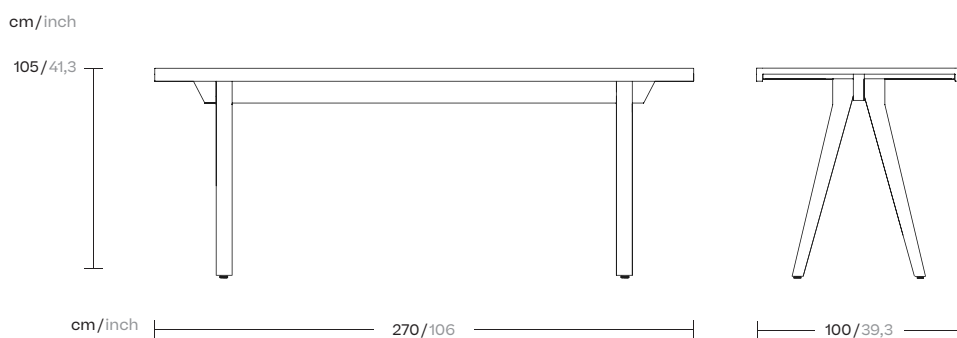

# Dining High Table 10 Guests 270 Alu Legs

Designer  
Patricia Urquiola

Collection  
Vieques

Reference  
KS4103400

1/2

Kettal Vieques is a collection characterised by the combination of an aluminium frame with a new and revolutionary three-dimensional fabric, Nido d'Ape, with exceptional technical features, created especially for this collection and exclusively for Kettal.