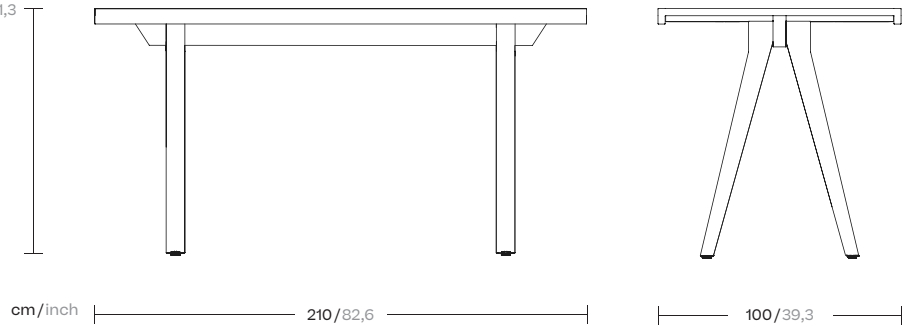

Dining High Table 8 Guests 210 Teak Legs

Designer
Patricia Urquiola

Collection
Vieques

Reference
KS4103200

1/2

Kettal Vieques is a collection characterised by the combination of an aluminium frame with a new and revolutionary three-dimensional fabric, Nido d'Ape, with exceptional technical features, created especially for this collection and exclusively for Kettal.

cm/inch

105/41,3

kettal