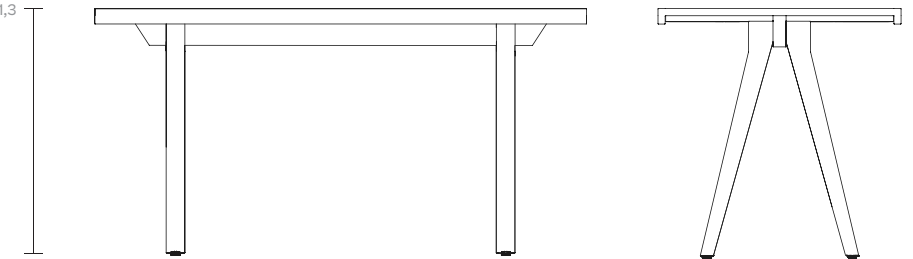

Vieques

Dining High Table

8 Guests 210 Alu Legs

by Patricia Urquiola

kettal

Dining High Table 8 Guests 210 Alu Legs

Designer
Patricia Urquiola

Collection
Vieques

cm/inch

105/41,3

cm/inch

210/82,6

100/39,3

kettal

Dining High Table 8 Guests 210 Alu Legs

Designer
Patricia Urquiola