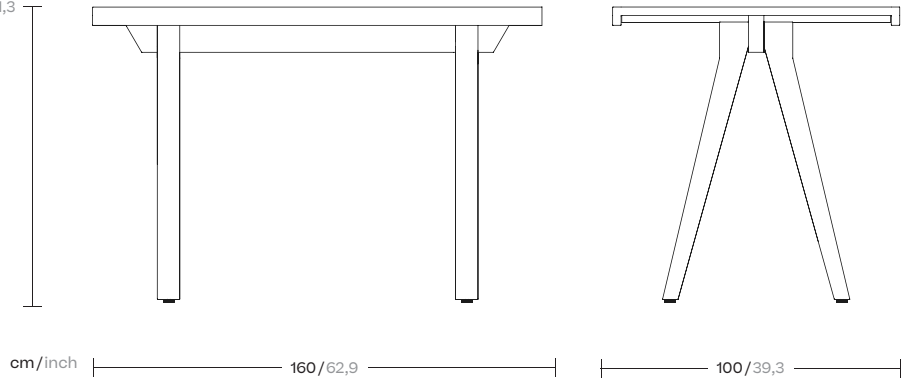

cm/inch

105/41,3

kettal

Dining High Table 6 Guests 160 Teak Legs

Designer
Patricia Urquiola

Collection
Vieques

Reference
KS4103000

2/2