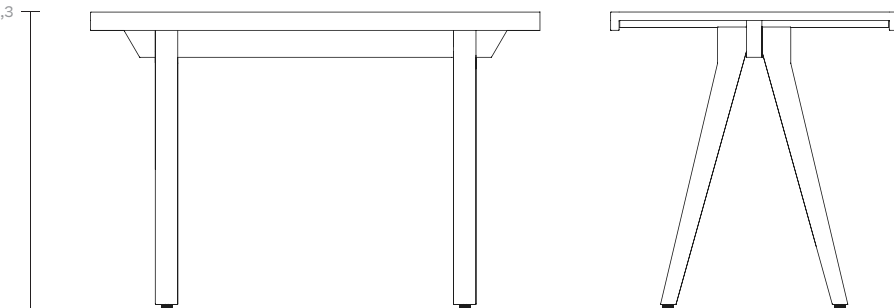

Vieques

Dining High Table

6 Guests 160 Alu Legs

by Patricia Urquiola

kettal

Dining High Table 6 Guests 160 Alu Legs

Designer
Patricia Urquiola

Collection
Vieques

cm/inch

105/41,3

cm/inch

160/62,9

100/39,3

kettal

Dining High Table 6 Guests 160 Alu Legs

Designer
Patricia Urquiola