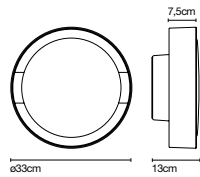

A ceiling lamp whose beauty lies in its simplicity and clarity, offering multiple lighting effects thanks to its design.

Plaff-on! 50 IP54

4x E27 LED Standard 8W

Plaff-on! 50 LED IP54

Light Source:
LED SMD 700mA 28,4W 2700K CRI90 3318lm

Luminaire:
220 - 240 VAC TRIAC 34W 2172lm
220 - 240 VAC DALI 33,25W 2172lm

Available 3CCT: 2700K, 3000K, 4000K

Plaff-on! 33 IP54

2x E27 LED Standard 8W

Plaff-on! 33 LED IP54

Light Source:
LED SMD 700mA 21,8W 2700K CRI90 2654lm

Luminaire:
220 - 240 VAC TRIAC 27W 1941lm
220 - 240 VAC DALI 26,1W 1941lm

Available 3CCT: 2700K, 3000K, 4000K

Plaff-on! 16 IP65

Light Source:
LED COB 230 VAC 8W 2700K CRI90 571lm

Luminaire:
230 VAC TRIAC 8,47W 225lm

LED included

Ring made of lacquered aluminium which supports an opal blown glass shade.

Structure

- Black
- Rust Brown

Diffuser

- White

dimmable

(Only LED versions)

IP54

IP65

- [Download](#) Assembly Instructions
- [Download](#) Photometric Data
- [Download](#) 2D
- [Download](#) 3D

Range