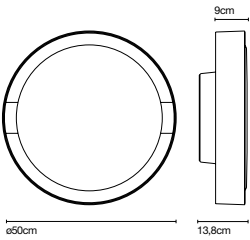

A ceiling lamp whose beauty lies in its simplicity and clarity, offering multiple lighting effects thanks to its design.