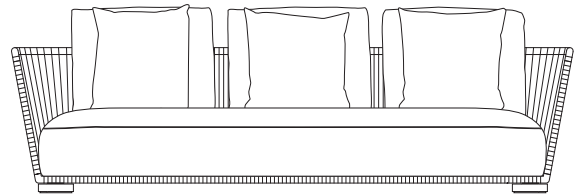

Grand Bitta,
3 Seater sofa
by Rodolfo Dordoni

kettal

3 Seater sofa

Designer
Rodolfo Dordoni

Collection
Grand Bitta

Reference
KS7003200

1/4

Grand Bitta is characterized by a combination of aluminum and teak legs, seats of braided polyester and comfortable cushions, with teak or stone table tops - all while using all waterproof materials.

cm/inch

63/24,8
26/10,2
6/2,3

cm/inch

89/35,03

150/98,4

kettal

3 Seater sofa

Designer
Rodolfo Dordoni