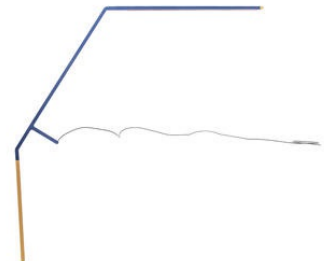

AM1N by Franco Albini

Table lamp with rose gold structure. Onion-shaped diffuser, in pink glass.
Flood beam distribution, dimmer on the cable.

AM2C by Franco Albini

Floor lamp with rose gold structure. Diffuser in taupe glass.
Uplight flood beam distribution, dimmer on the cable.

AS1C by Franco Albini

Table lamp with rose gold structure. Cup-shaped diffuser, in taupe glass.
Flood beam distribution, dimmer on the cable.

CANNA NUDA by Piero Castiglioni

Pendant lamp. Rose gold structure, transparent glass cylinder.

BIRD TAVOLO by Bernhard Osann

LED table lamp in extruded aluminium. Composed of a protruding arm cobalt blue painted where the light source is located and a vertical brass counterweight.

Gallery

Dimensions