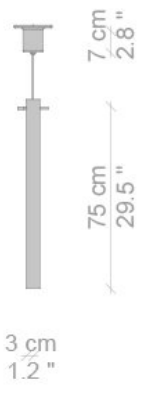

BIRD TAVOLO by Bernhard Osann

LED table lamp in extruded aluminium. Composed of a protruding arm cobalt blue painted where the light source is located and a vertical brass counterweight.

Gallery

Dimensions

40 cm
15.7 "

48 cm
18.9 "

24 cm
9.4 "

Designer