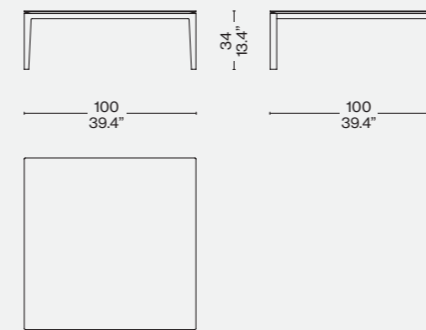

205 01/06/0/11/12/31/32

205 02/07/21/22

250 03/08//31/32

205 04/09/41/42

250 05/10/51/52

Finiture/Finishes/  
Ausführungen/Finitions

a

Piano vetro caffè/Coffee colour glass top/  
Glassplatte Kaffee/Plateau verre café