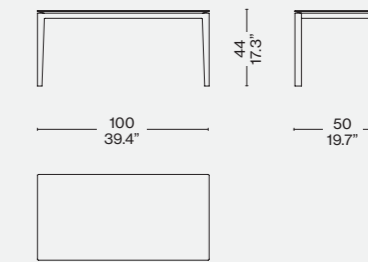

205 01/06/0/11/12/31/32

205 02/07/21/22

250 03/08//31/32

205 04/09/41/42

250 05/10/51/52

Finiture/Finishes/  
Ausführungen/Finitions

a

Piano vetro caffè/Coffee colour glass top/  
Glassplatte Kaffee/Plateau verre café