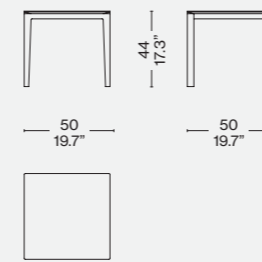

Plateau

- En marbre blanc de Carrara ou noir Marquiña. Finition mate transparente
- En verre flotté trempé, dos peint avec effet miroir dans les couleurs indiquées sur la liste des prix.
- Dessous de plateau de soutien
- En MDF, laqué noir mat.
- Piètement
- En métal peint dans les couleurs indiquées sur la liste des prix.
- Embouts
- En matière plastique noire.

205 01/06/0/11/12/31/32