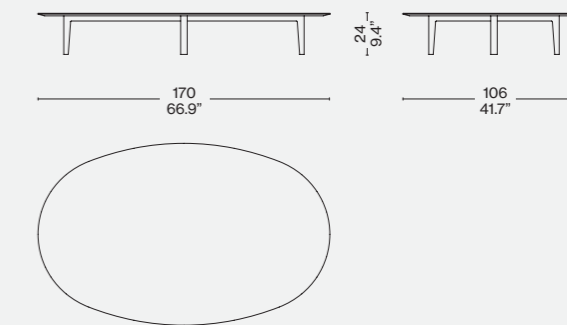

205 01/06/0/11/12/31/32

205 02/07/21/22

250 03/08//31/32

205 04/09/41/42

250 05/10/51/52

Finiture/Finishes/  
Ausführungen/Finitions

a

Piano vetro caffè/Coffee colour glass top/  
Glassplatte Kaffee/Plateau verre café