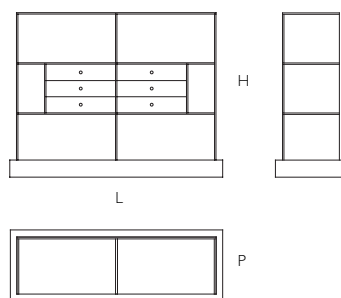

Mandarin

DESIGN PIERO LISSONI

MAN01/MAN02A/MAN02B/MAN02C/MAN02D/MAN02E/MAN02F/MAN03

MAN01

MAN03

MAN02A

MAN02B

MAN02C

MAN02D

MAN02E

MAN02F

	L Larghezza Width	P Profondità Depth	H Altezza Height	
MAN01	cm 60	cm 50	cm 154	6 cassetti / drawers
MAN02A	cm 110	cm 50	cm 189	3 cassetti / drawers
MAN02B	cm 110	cm 50	cm 189	3 cassetti / drawers
MAN02C	cm 110	cm 50	cm 189	6 cassetti / drawers
MAN02D	cm 110	cm 50	cm 189	9 cassetti / drawers
MAN02E	cm 110	cm 50	cm 189	9 cassetti / drawers
MAN02F	cm 110	cm 50	cm 189	12 cassetti / drawers
MAN03	cm 150	cm 50	cm 118	6 cassetti / drawers