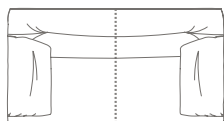

5567211

59 / 23³/₄"

97 / 38³/₄"