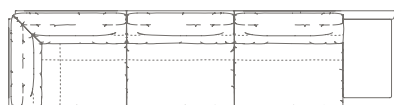

5572376

ACCESSORI / OPTIONALS

POGGIATESTA CM 80
HEADREST CM 80
POGGIATESTA LARGE CM 100
LARGE HEADREST CM 100
CUSCINO BRACCIOLO
ARMCHAIR CUSHION
PIANO SOVRABRACCIOLO
ARMCHAIR COVER TOP

5572596

5572597

5572563