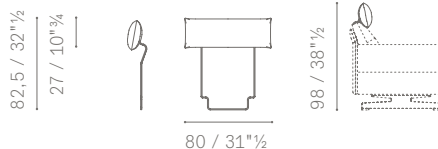

5572376

ACCESSORI / OPTIONALS

POGGIATESTA CM 80
HEADREST CM 80
POGGIATESTA LARGE CM 100
LARGE HEADREST CM 100
CUSCINO BRACCIOLO
ARMCHAIR CUSHION
PIANO SOVRABRACCIOLO
ARMCHAIR COVER TOP

5572596

5572597

5572563