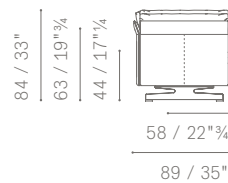

MODULI E DIVANI ANGOLARI / CORNER MODULES AND SOFAS

5572271

5572205

5572276

5572301

5572301

5572301

5572301

5572306

5572371

5572371