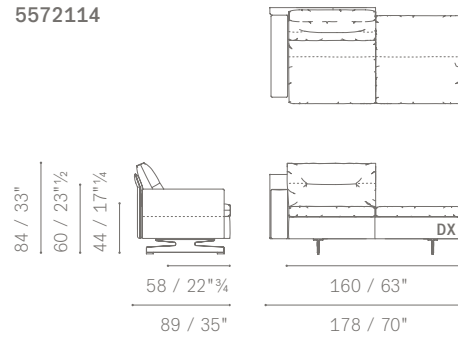

DIVANI CON PANCA / SOFAS WITH BENCH

5572114

5572114

5572116

5572115

5572115

5572115

5572186

5572214

5572214

5572214