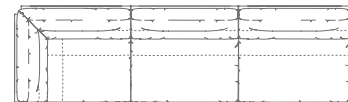

MODULI E DIVANI ANGOLARI / CORNER MODULES AND SOFAS

5572271

5572205

5572276

5572301

5572301

5572301

5572301

5572306

5572371

5572371