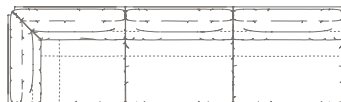

MODULI E DIVANI ANGOLARI / CORNER MODULES AND SOFAS

5572271

5572205

5572276

5572301

5572301

5572301

5572301

5572306

5572371

5572371