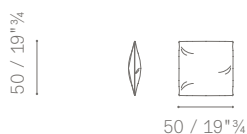

5572376

ACCESSORI / OPTIONALS

POGGIATESTA CM 80
HEADREST CM 80
POGGIATESTA LARGE CM 100
LARGE HEADREST CM 100
CUSCINO BRACCIOLO
ARMCHAIR CUSHION
PIANO SOVRABRACCIOLO
ARMCHAIR COVER TOP

5572596

5572597

5572563