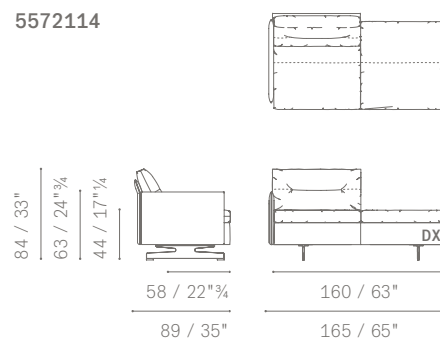

LARGE ARMCHAIRS WITH BENCH

DIVANI 2 POSTI CON PANCA

2-SEATER SOFAS

DIVANI 2 POSTI LARGE CON PANCA

LARGE 2-SEATER SOFAS WITH BENCH

5572114

DIVANI CON PANCA / SOFAS WITH BENCH

5572114