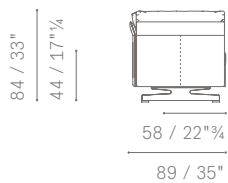

MODULI E DIVANI ANGOLARI / CORNER MODULES AND SOFAS

5572271

5572205

5572276

5572301

5572301

5572301

5572301

5572306

5572371

5572371