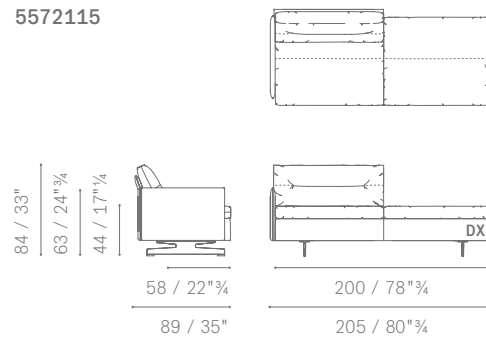

DIVANI CON PANCA / SOFAS WITH BENCH

5572114

5572114

5572116

5572115

5572115

5572115

5572186

5572214

5572214

5572214