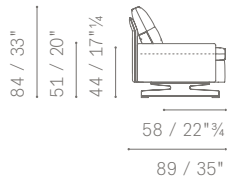

MODULI COMPONENTI E TERMINALI / SECTIONAL MODULES AND SOFAS

5572221

5572221

5572221

5572221

5572226

5572291

5572291

5572291

5572291

5572291