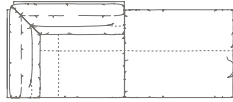

MODULI E DIVANI ANGOLARI / CORNER MODULES AND SOFAS

5572105