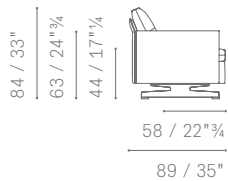

MODULI COMPONENTI E TERMINALI / SECTIONAL MODULES AND SOFAS

5572221

5572221

5572221

5572221

5572226

5572291

5572291

5572291

5572291

5572291