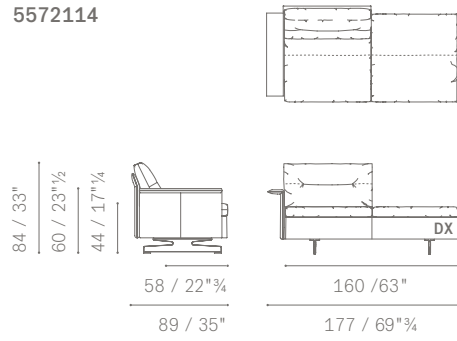

LARGE ARMCHAIRS WITH BENCH

DIVANI 2 POSTI CON PANCA

2-SEATER SOFAS

DIVANI 2 POSTI LARGE CON PANCA

LARGE 2-SEATER SOFAS WITH BENCH

5572114

DIVANI CON PANCA / SOFAS WITH BENCH

5572114