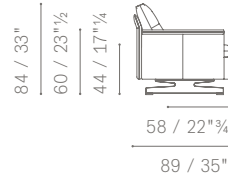

MODULI COMPONENTI E TERMINALI / SECTIONAL MODULES AND SOFAS

5572221

5572221

5572221

5572221

5572226

5572291

5572291

5572291

5572291

5572291