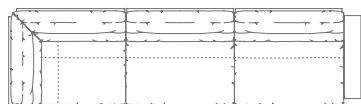

MODULI E DIVANI ANGOLARI / CORNER MODULES AND SOFAS

5572371