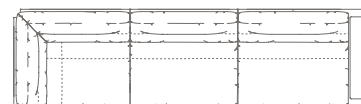

5572376

ACCESSORI / OPTIONALS

POGGIATESTA CM 80
HEADREST CM 80
POGGIATESTA LARGE CM 100
LARGE HEADREST CM 100
CUSCINO BRACCIOLO
ARMCHAIR CUSHION
PIANO SOVRABRACCIOLO
ARMCHAIR COVER TOP

5572596

5572597

5572563