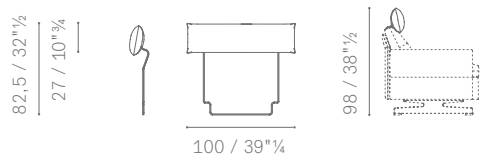

5572376

ACCESSORI / OPTIONALS

POGGIATESTA CM 80
HEADREST CM 80
POGGIATESTA LARGE CM 100
LARGE HEADREST CM 100
CUSCINO BRACCIOLO
ARMCHAIR CUSHION
PIANO SOVRABRACCIOLO
ARMCHAIR COVER TOP

5572596

5572597

5572563