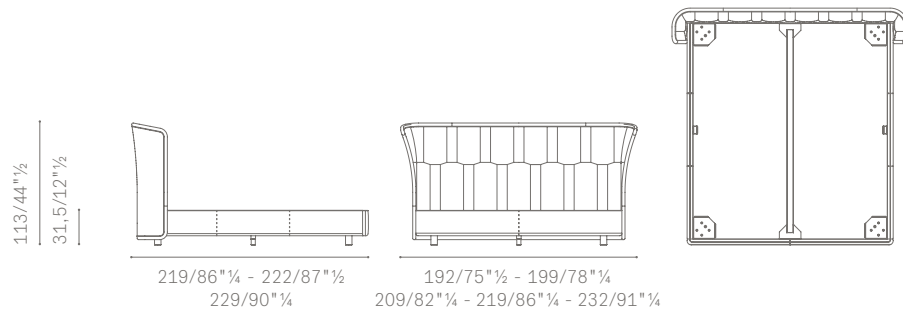

Rear headboard. Available upholstered in:
- Fabric (Poltrona Frau Jacquard fabric)
- Leather (matching the upholstery)

Mattress length. (except for the "Queen-size" and "King-size" versions)
- 200 cm
- 210 cm

Please note. Bedstead Bases and Mattresses are shown and priced separately, please consult the dedicated section.

DIMENSIONI DISPONIBILI

↓ Misure Letto	↓ Misure Materasso
cm 199×219 / 78"¼x86"¼	cm 160×200 / 63"x78"¾
cm 199×229 / 78"¼x90"¼	cm 160×210 / 63"x82"¾
cm 209×219 / 82"¼x86"¼	cm 170×200 / 67"¼x78"¾
cm 209×229 / 82"¼x90"¼	cm 170×210 / 67"¼x82"¾
cm 219×219 / 86"¼x86"¼	cm 180×200 / 70"¾x78"¾
cm 219×229 / 86"¼x90"¼	cm 180×210 / 70"¾x82"¾
cm 192×222 / 75"½x87"½	cm 153×203 / 60"¼x80" (Queen-size)
cm 232×222 / 91"¼x87"½	cm 193×203 / 76"x80" (King-size)

AVAILABLE SIZES

↓ Bed sizes	↓ Mattress sizes
cm 199×219 / 78"¼x86"¼	cm 160×200 / 63"x78"¾
cm 199×229 / 78"¼x90"¼	cm 160×210 / 63"x82"¾
cm 209×219 / 82"¼x86"¼	cm 170×200 / 67"¼x78"¾
cm 209×229 / 82"¼x90"¼	cm 170×210 / 67"¼x82"¾
cm 219×219 / 86"¼x86"¼	cm 180×200 / 70"¾x78"¾
cm 219×229 / 86"¼x90"¼	cm 180×210 / 70"¾x82"¾
cm 192×222 / 75"½x87"½	cm 153×203 / 60"¼x80" (Queen-size)
cm 232×222 / 91"¼x87"½	cm 193×203 / 76"x80" (King-size)