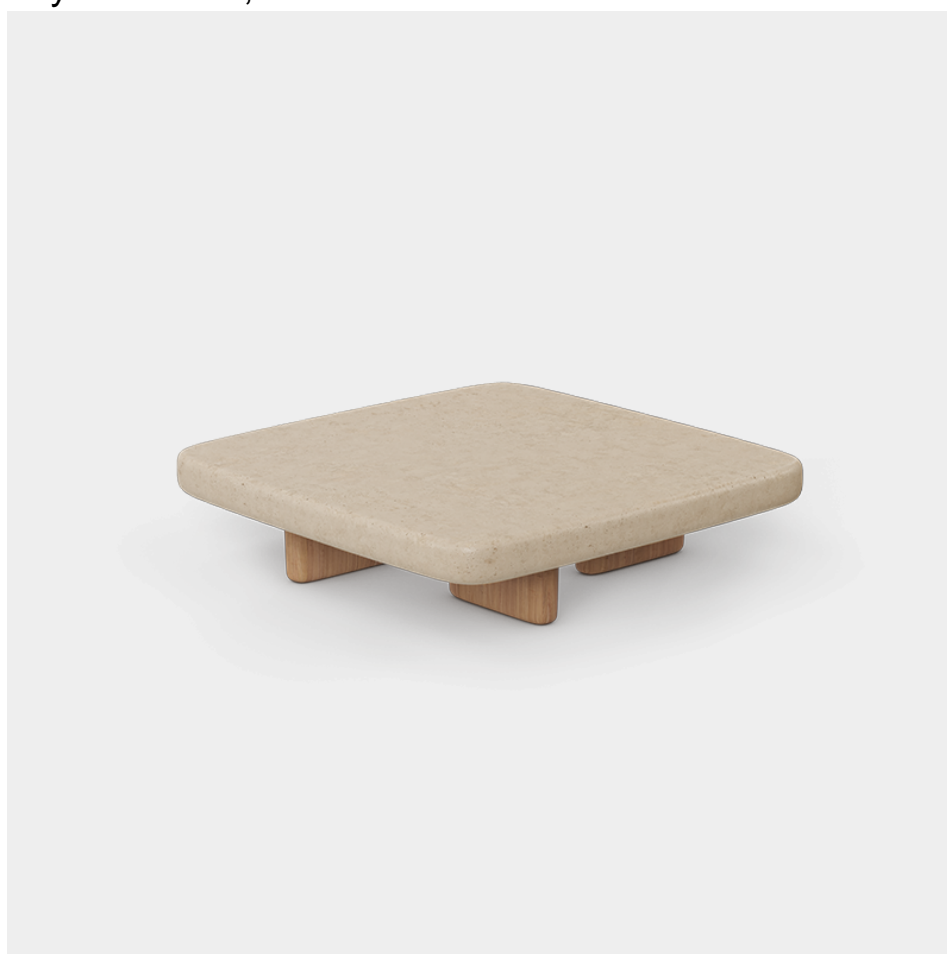

Milos coffee table

by Jean-Marie Massaud

The Milos collection is the fruit of **Vondom's first collaboration with French designer Jean-Marie Massaud**. An example of how simplicity and functionality can be combined to create an elegant and comfortable outdoor furniture collection. Characterised by soft curves, this collection focuses on comfort.

Info

Description

The coffee tables represent the essence of the Mediterranean lounge style of the Milos collection. These tables are manufactured, featuring a cement surface available in different finishes.

They stand out for their iroko wood legs, which not only add a touch of warmth and sophistication, but also ensure the stability and connection with nature that is characteristic of Milos.

Weight: 70 Kg

MILOS Mesa Centro 100x100
MILOS Low Table 39 1/4 x 39 1/4"
Ref. 70016

Finishes

finishes

CEMENT
Ref. 70016

note blue

crema

castor fiber

traffic gray