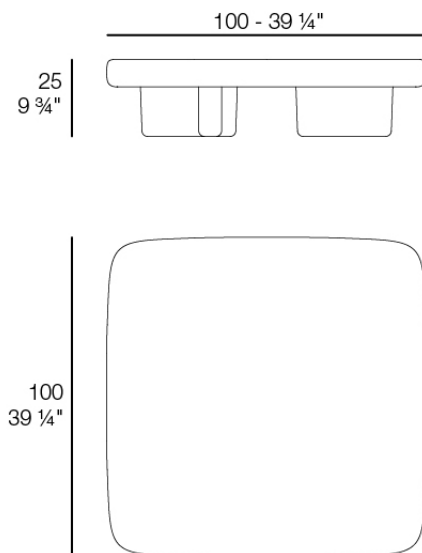

MILOS Mesa Centro 100x100
MILOS Low Table 39 1/4 x 39 1/4"
Ref. 70016

Finishes

finishes

CEMENT
Ref. 70016

note blue

crema

castor fiber

traffic gray