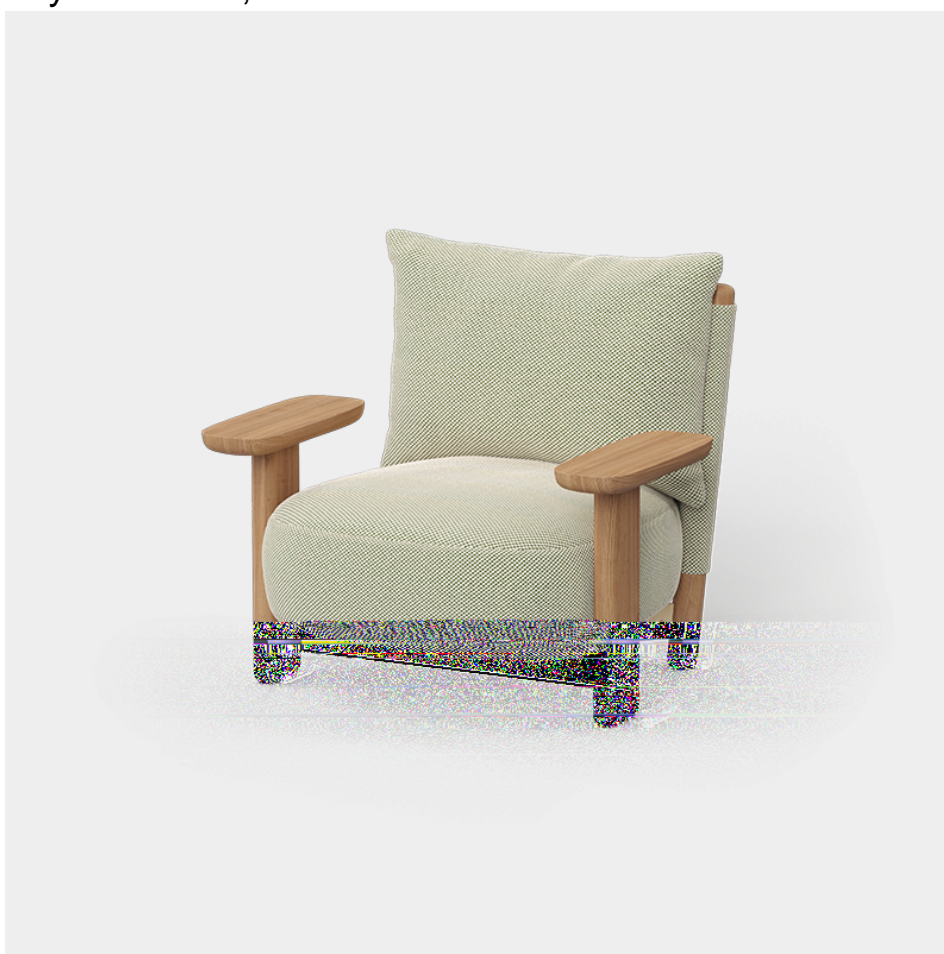

Milos wood lounge chair

by Jean-Marie Massaud

The Milos collection is the fruit of **Vondom's first collaboration with French designer Jean-Marie Massaud**. An example of how simplicity and functionality can be combined to create an elegant and comfortable outdoor furniture collection. Characterised by soft curves, this collection focuses on comfort.

Info

Description

The lounge chair is a true example of Massaud's excellence in the world of design. In its creation, it fuses the versatility of flexible polyurethane foam with the inherent elegance of iroko wood.

Weight: 25 Kg

MILOS Butaca Madera
MILOS Wood Armchair
Ref. 70001

Combinations

2 x 70003 Sofá Brazo izquierdo XL - Sectional Sofa Left XL
1 x 70004 Sofá Módulo Central M - Sectional Sofa Armless M
1 x 70015 Mesa Centro D110 - Low Table D 43 1/4"

Finishes

finishes

POLYURETHANE

Ref. 70001

Furniture made of flexible polyurethane injected cold. This material possesses a high resilience and durability.

fabric

GLAD

Ref. 70001CO