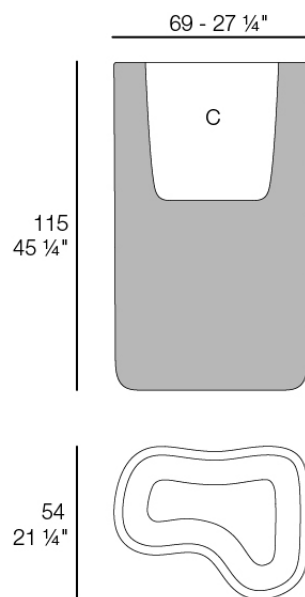

MILOS Maceta
MILOS Pot
C = 62x47x46 24½x18½x18
54 L
14 ¼ Gal
Ref. 70022

Finishes

finishes

BASIC

Ref. 70022

notte blue

crema

green