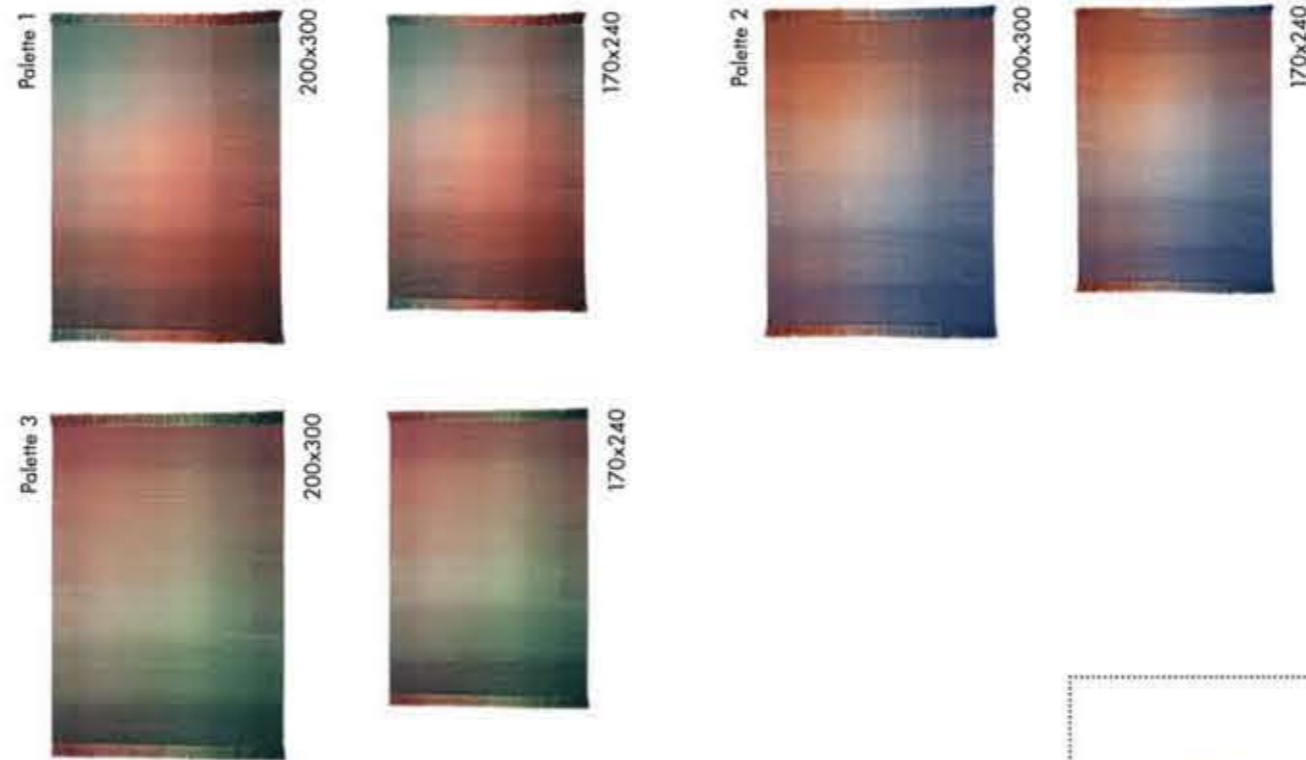

Begüm Cana Özgür

in stock

upon request  
300x400

Palette 1

Antislip pad included / Antirutsch-Matte inkludiert  
Base antiscivante inclusa / Protezione antiscivola inclusa

(P) Can be dry-cleaned

Fibre 100% New Zealand wool · Technique Hand loomed  
Type Dhurrie · Density 75.000 knots/m<sup>2</sup> · Total height 6 mm · Weight 1,50 kg/m<sup>2</sup>