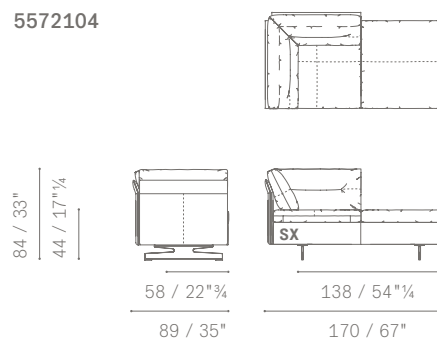

MODULI E DIVANI ANGOLARI / CORNER MODULES AND SOFAS

POLTRONE ANGOLARI CON PANCA
CORNER ARMCHAIRS WITH BENCH
DIVANI 2 POSTI ANGOLARI
CORNER 2 SEATER SOFAS
DIVANI 2 POSTI LARGE ANGOLARI
CORNER LARGE 2 SEATER SOFAS
DIVANI 3 POSTI ANGOLARI
CORNER 3 SEATER SOFAS
DIVANI 3 POSTI LARGE ANGOLARI
CORNER LARGE 3 SEATER SOFAS

5572104