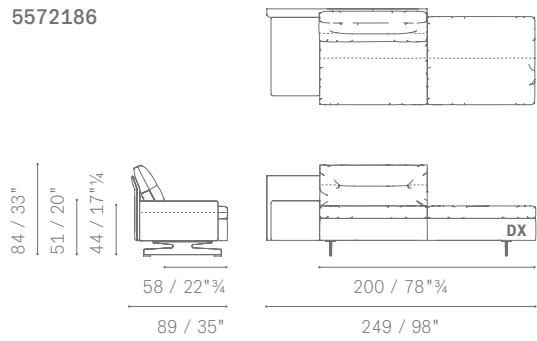

DIVANI CON PANCA / SOFAS WITH BENCH

5572114

5572114

5572116

5572115

5572115

5572115

5572186

5572214

5572214

5572214