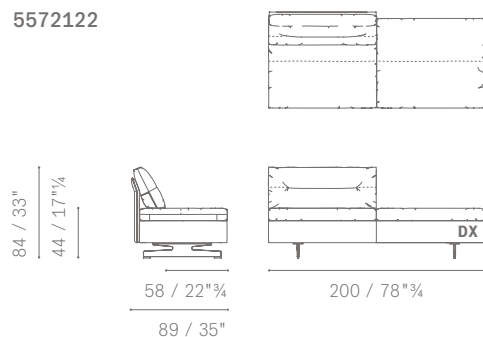

DIVANI CON PANCA / SOFAS WITH BENCH

5572217

5572215

5572215

5572215

5572287

MODULI COMPONENTI E TERMINALI / SECTIONAL MODULES AND SOFAS

POLTRONE SENZA BRACCIOLI CON PANCA
ARMLESS ARMCHAIRS WITH BENCH
DIVANI 2 POSTI / 2 SEATER SOFAS
DIVANI 2 POSTI LARGE
LARGE 2 SEATER SOFAS
DIVANI 3 POSTI / 3 SEATER SOFAS
DIVANI 3 POSTI LARGE
LARGE 3 SEATER SOFAS
CHAISE LONGUE / CHAISE LONGUE
CHAISE LONGUE LARGE / LARGE CHAISE LONGUE

5572121

5572122

5572221