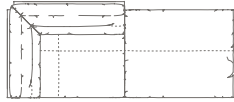

MODULI E DIVANI ANGOLARI / CORNER MODULES AND SOFAS

5572105