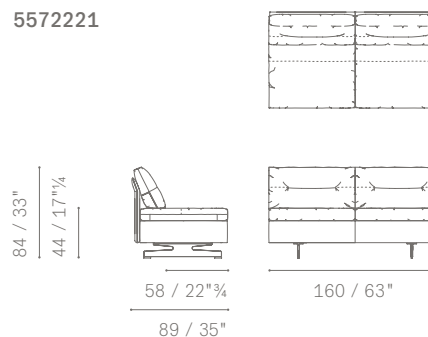

DIVANI CON PANCA / SOFAS WITH BENCH

5572217

5572215

5572215

5572215

5572287

MODULI COMPONENTI E TERMINALI / SECTIONAL MODULES AND SOFAS

POLTRONE SENZA BRACCIOLI CON PANCA
ARMLESS ARMCHAIRS WITH BENCH
DIVANI 2 POSTI / 2 SEATER SOFAS
DIVANI 2 POSTI LARGE
LARGE 2 SEATER SOFAS
DIVANI 3 POSTI / 3 SEATER SOFAS
DIVANI 3 POSTI LARGE
LARGE 3 SEATER SOFAS
CHAISE LONGUE / CHAISE LONGUE
CHAISE LONGUE LARGE / LARGE CHAISE LONGUE

5572121

5572122

5572221