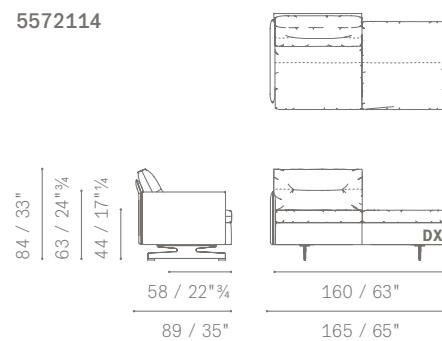

ARMCHAIRS WITH BENCH

POLTRONE LARGE CON PANCA

LARGE ARMCHAIRS WITH BENCH

DIVANI 2 POSTI CON PANCA

2-SEATER SOFAS

DIVANI 2 POSTI LARGE CON PANCA

LARGE 2-SEATER SOFAS WITH BENCH

5572114