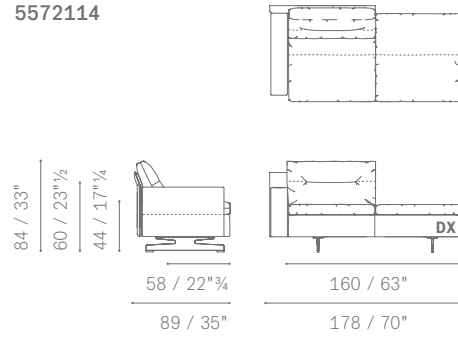

DIVANI CON PANCA / SOFAS WITH BENCH

5572114

5572114

5572116

5572115

5572115

5572115

5572186

5572214

5572214

5572214