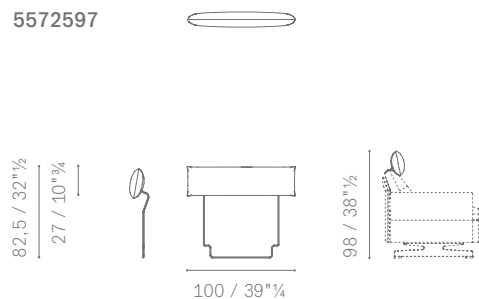

MODULI E DIVANI ANGOLARI / CORNER MODULES AND SOFAS

5572371

5572371

5572376

ACCESSORI / OPTIONALS

POGGIATESTA CM 80
HEADREST CM 80
POGGIATESTA LARGE CM 100
LARGE HEADREST CM 100
CUSCINO BRACCIOLO
ARMCHAIR CUSHION
PIANO SOVRABRACCIOLO
ARMCHAIR COVER TOP

5572596

5572597

5572563

5572407