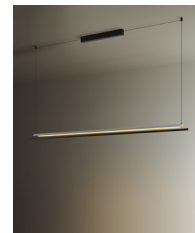

Lámina 45

Antoni Arola. 2023
Floor Lamp

A line of light and a thin metal sheet create a faint yet effective diffusion. Lámina was born in a flash as a family of pendant lamps, with an exceptional lightness that knows how to be smart. It now stands as light sculptures that contrast with any wall finish on its back.

General description:

White grey metallic shade with glossy finish (exterior).
Black metal structure with matte finish.
Polycarbonate diffuser.
Dimmer and switch incorporated into the luminaire.
Electric cable length: 2,5 m / 98.4"

Lámina 45 / 85

Lámina 165

Lámina Mayor

Wall lamps

Lámina 45

Lámina 165