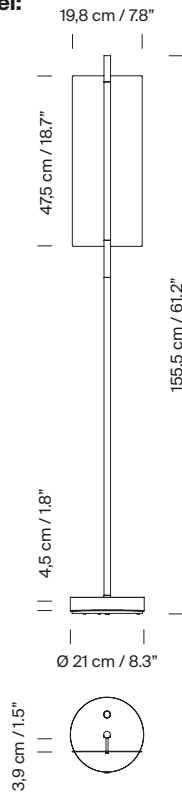

Lámina 45

Antoni Arola. 2023
Floor Lamp

Maintenance:

Clean with a smooth cloth. Do not use ammonia, solvents or abrasive cleaning products.

Others:

The lamp is delivered in one package.

The assembly instructions are delivered with the product.

Model:

Collection:

Table lamps

Floor lamps

Pendant lamps

Wall lamps