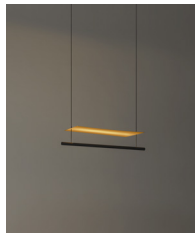

### General description:

Anodized aluminum shade with matt gold finish.  
Black metal structure with matte finish.  
Polycarbonate diffuser.  
Dimmer and switch incorporated into the luminaire.  
Electric cable length: 2,5 m / 98.4"

### Collection:

Table lamps

Floor lamps

Pendant lamps

Wall lamps

Lámina Dorada 45

Lámina Dorada 45

Lámina Dorada 45