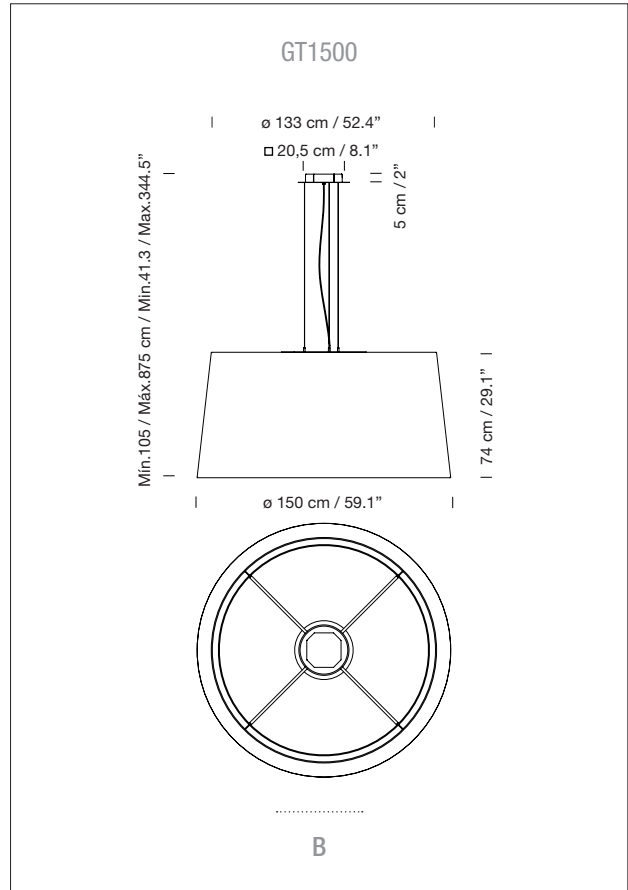

MODELS

COLLECTION

Table lamps

Floor lamps

Pendant lamps

Wall lamps