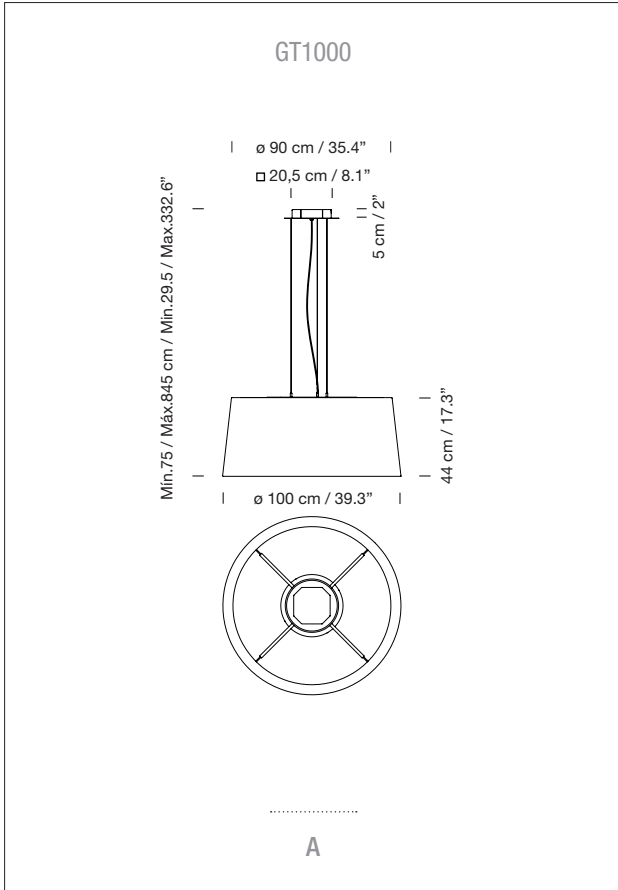

MODELS

COLLECTION

Table lamps

Floor lamps

Pendant lamps

Wall lamps