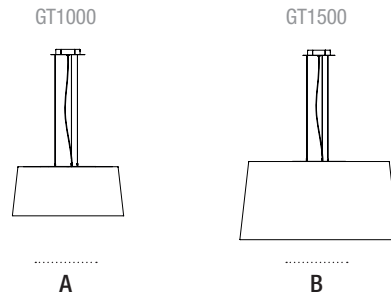

GT1000 / GT1500

Santa & Cole Team, 2011

Pendant lamps